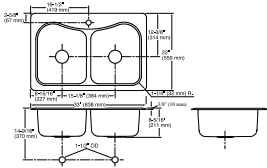

### Features

- 36" minimum base cabinet width
- Double-equal bowls
- 8" (203 mm) depth
- Single faucet hole
- Includes hardwood cutting board
- Includes installation hardware

### Technical Information

All product dimensions are nominal.

Basin configuration:	Equal Bowls
Cutout:	Top-mount, 32-1/2" x 21-1/2" (826 mm x 546 mm) with 1" (25 mm) radius corners
Center(s):	8" (203 mm)
Min. base cabinet width:	36" (914 mm)
Bowl area (Left):	Length: 17-1/16" (433 mm) Width: 13-15/16" (354 mm) Bowl depth: 8-5/16" (211 mm) Water depth: 8" (203 mm)
Bowl area (Right):	Length: 17-1/16" (433 mm) Width: 13-15/16" (354 mm) Bowl depth: 8-5/16" (211 mm) Water depth: 8" (203 mm)
Number of deck holes:	1
Faucet hole(s):	1-7/16" (37 mm)
Drain hole:	3-5/8" (92 mm)