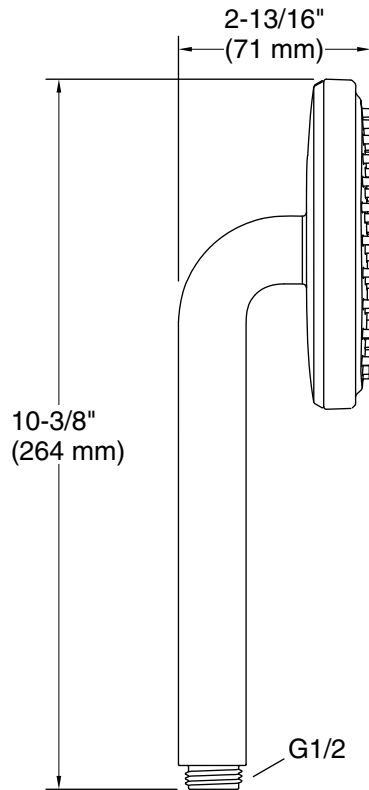

Installation

- G 1/2 inlet and outlet
- Requires shower hose (sold separately)
- Bracket or sidebar required for wall-mount installation
- Deck-mount holder required for deck-mount installation

Recommended Products/Accessories

- K-9514 60" Shower Hose
- K-8593 72" Shower Hose
- K-26309 Wall-mount handshower holder
- K-26310 Wall-mount handshower holder with supply elbow and check valve
- K-26312 32-1/8" sidebar
- K-26313 40" sidebar
- K-26314 31-1/2" deluxe sidebar with integrated water supply

Color	Code	Description
	AF	Vibrant™ French Gold
	TT	Vibrant Titanium

Technical Information

All product dimensions are nominal.

Handshower:

Rated maximum flow: 2.5 gal/min (9.5 l/min)
Pressure: 80 psi (5.5 bar)