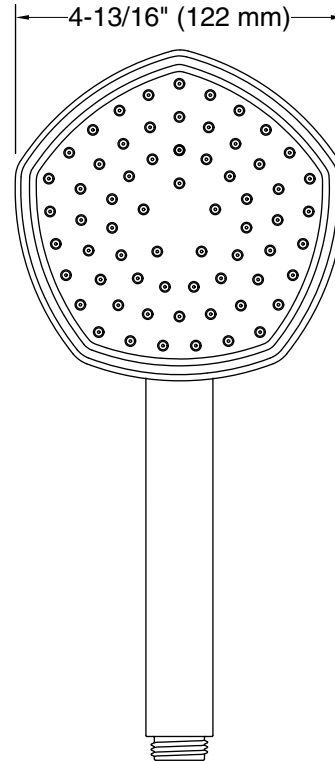

- K-9514 60" Shower Hose
- K-8593 72" Shower Hose
- K-26309 Wall-mount handshower holder
- K-26310 Wall-mount handshower holder with supply elbow and check valve
- K-26312 32-1/8" sidebar
- K-26313 40" sidebar
- K-26314 31-1/2" deluxe sidebar with integrated water supply

Color	Code	Description
	AF	Vibrant™ French Gold
	TT	Vibrant Titanium

Technical Information

All product dimensions are nominal.

Handshower:

Rated maximum flow: 2.5 gal/min (9.5 l/min)
Pressure: 80 psi (5.5 bar)