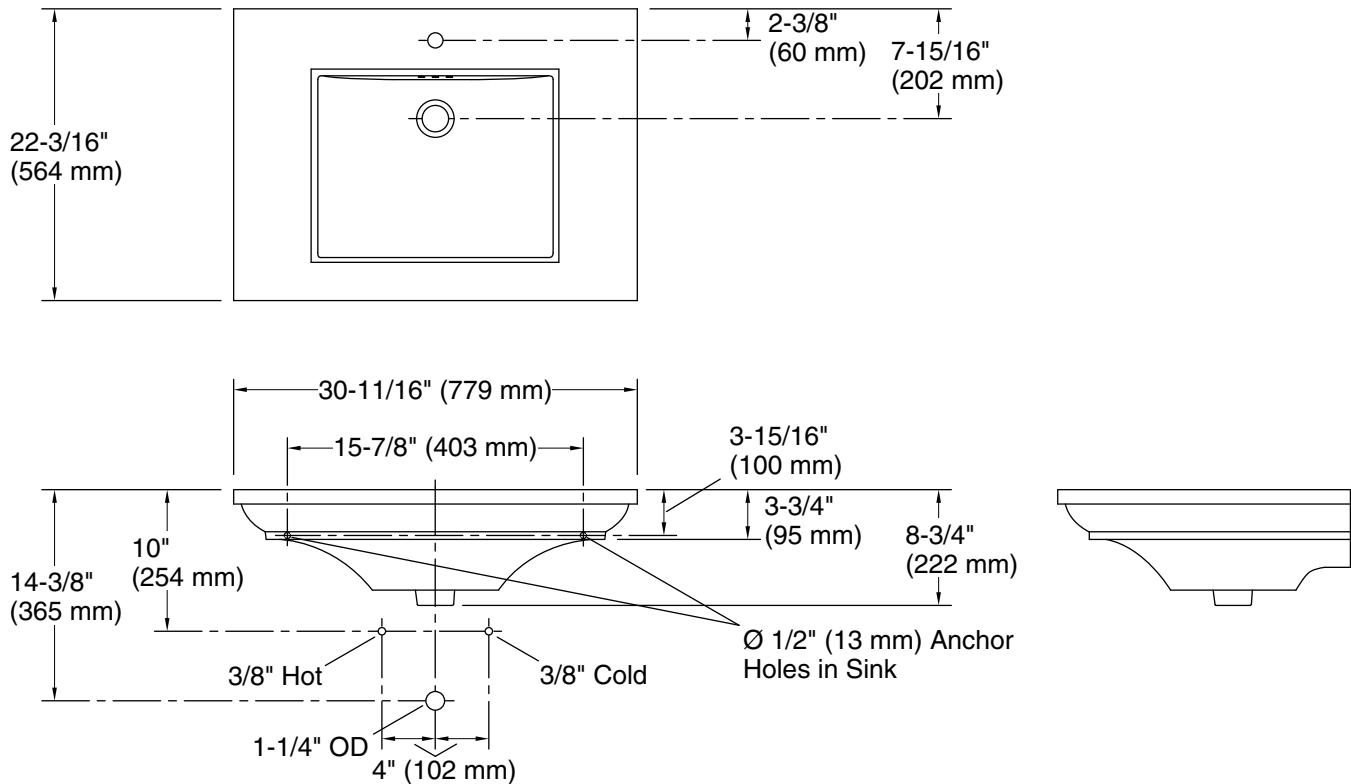

3-13-2025 20:28 - US/CA

THE BOLD LOOK
OF **KOHLER**®

Technical Information

All product dimensions are nominal.

Basin configuration:	Single Bowl
Basin area (Only):	Length: 19" (483 mm)
	Width: 14" (356 mm)
	Water depth: 5-1/2" (140 mm)
With overflow:	Yes
Number of deck holes:	1
Faucet hole(s):	1-3/8" (35 mm)
Drain hole:	1-3/4" (44 mm)