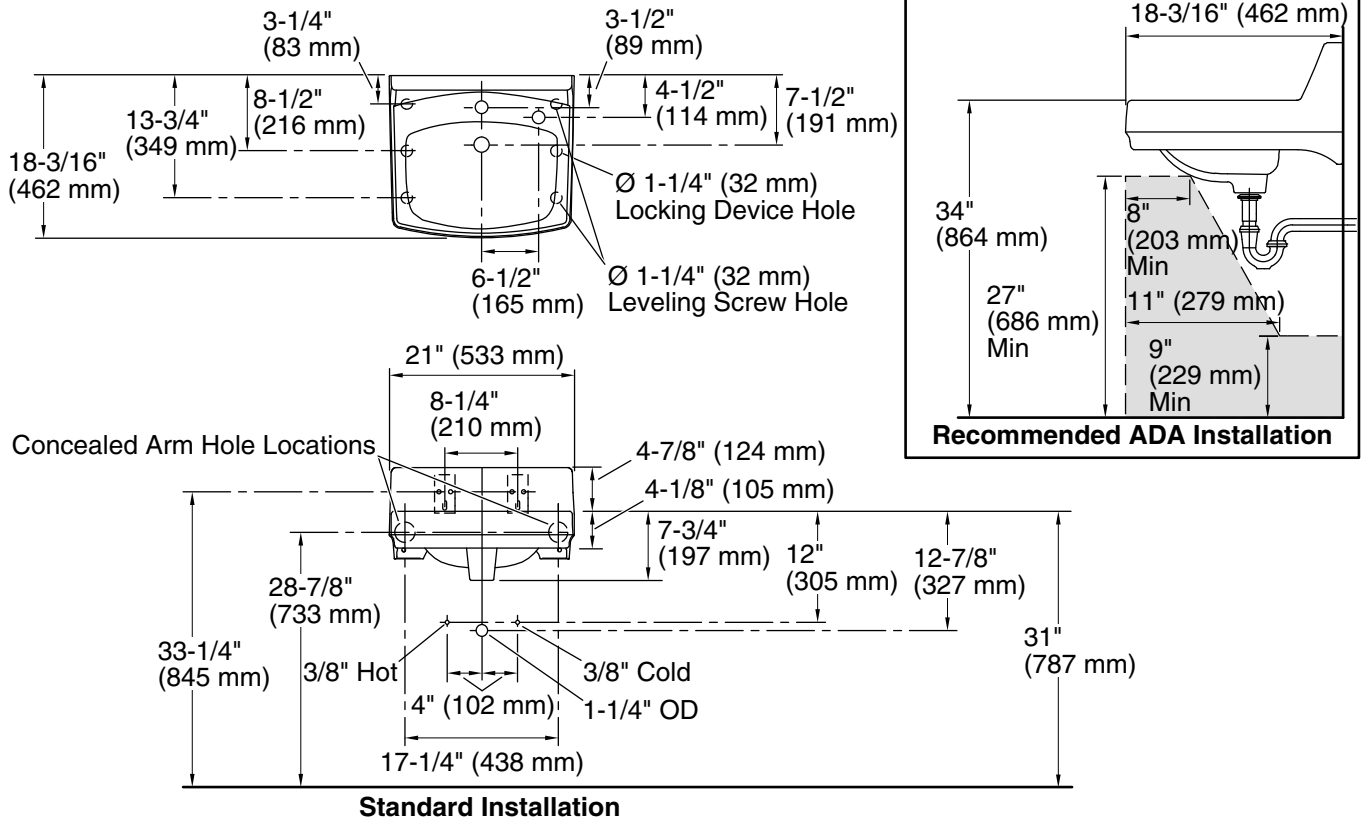

Features

- Made from premium materials that withstand high-volume usage
- 20-3/4"L x 18-1/4"W
- Faucet sold separately
- Includes wall hanger
- Includes soap dispenser drilling on right

Material

- Vitreous china

Color	Code	Description
-------	------	-------------

	0	White
---	---	-------

Technical Information

All product dimensions are nominal.

Basin configuration:	Single Bowl
Bowl area (Basin #1):	Length: 10" (254 mm) Width: 15" (381 mm) Water depth: 3-1/4" (83 mm)
With overflow:	Yes
Number of deck holes:	1
Faucet hole(s):	1-3/8" (35 mm)
Soap/Lotion hole:	1-1/4" (32 mm)
Drain hole:	1-3/4" (44 mm)