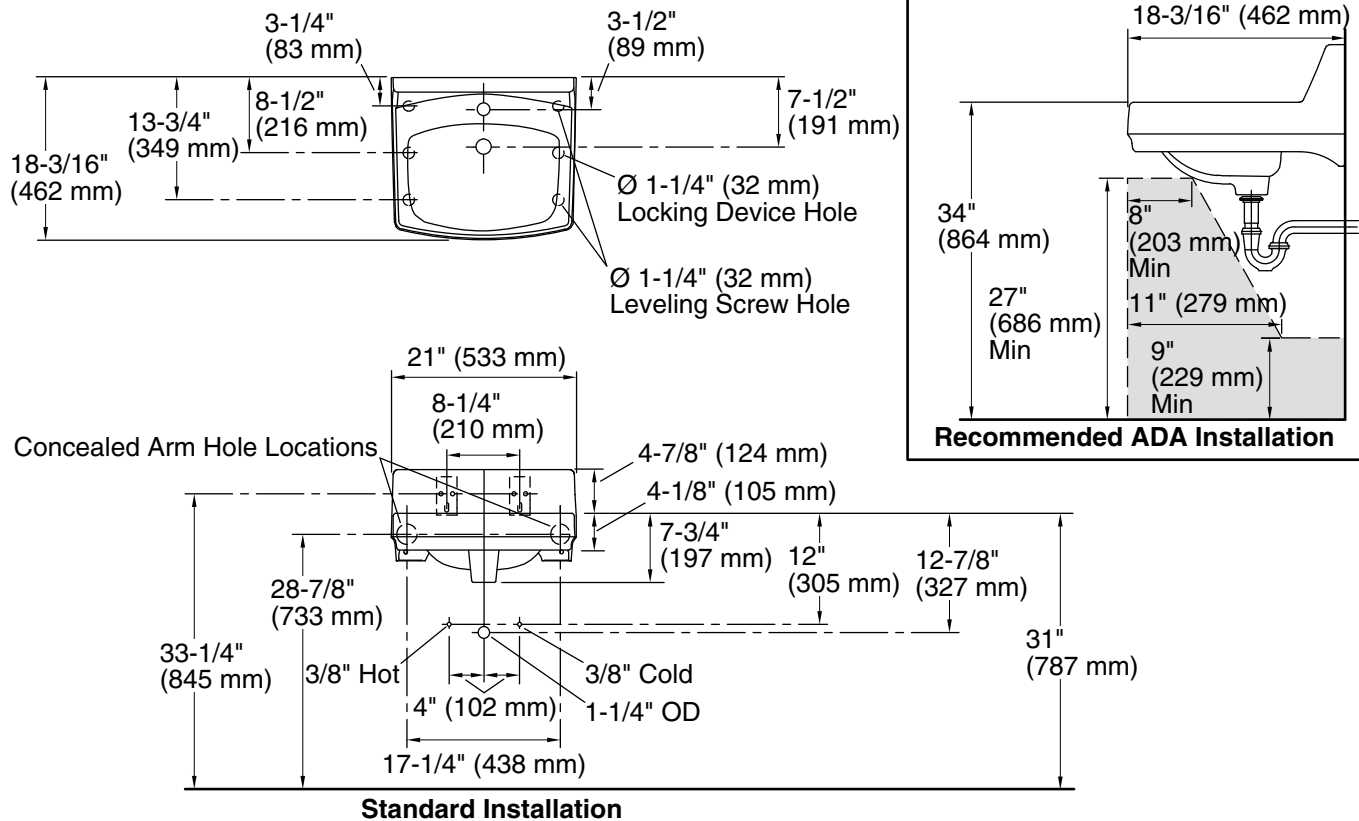

Technical Information

All product dimensions are nominal.

Basin configuration:	Single Bowl
Bowl area (Basin #1):	Length: 10" (254 mm) Width: 15" (381 mm) Water depth: 3-1/4" (83 mm)
With overflow:	Yes
Number of deck holes:	1
Faucet hole(s):	1-3/8" (35 mm)
Soap/Lotion hole:	1-1/4" (32 mm)
Drain hole:	1-3/4" (44 mm)

Notes

Install this product according to the installation instructions.

ADA compliant when installed to the specific requirements of these regulations.