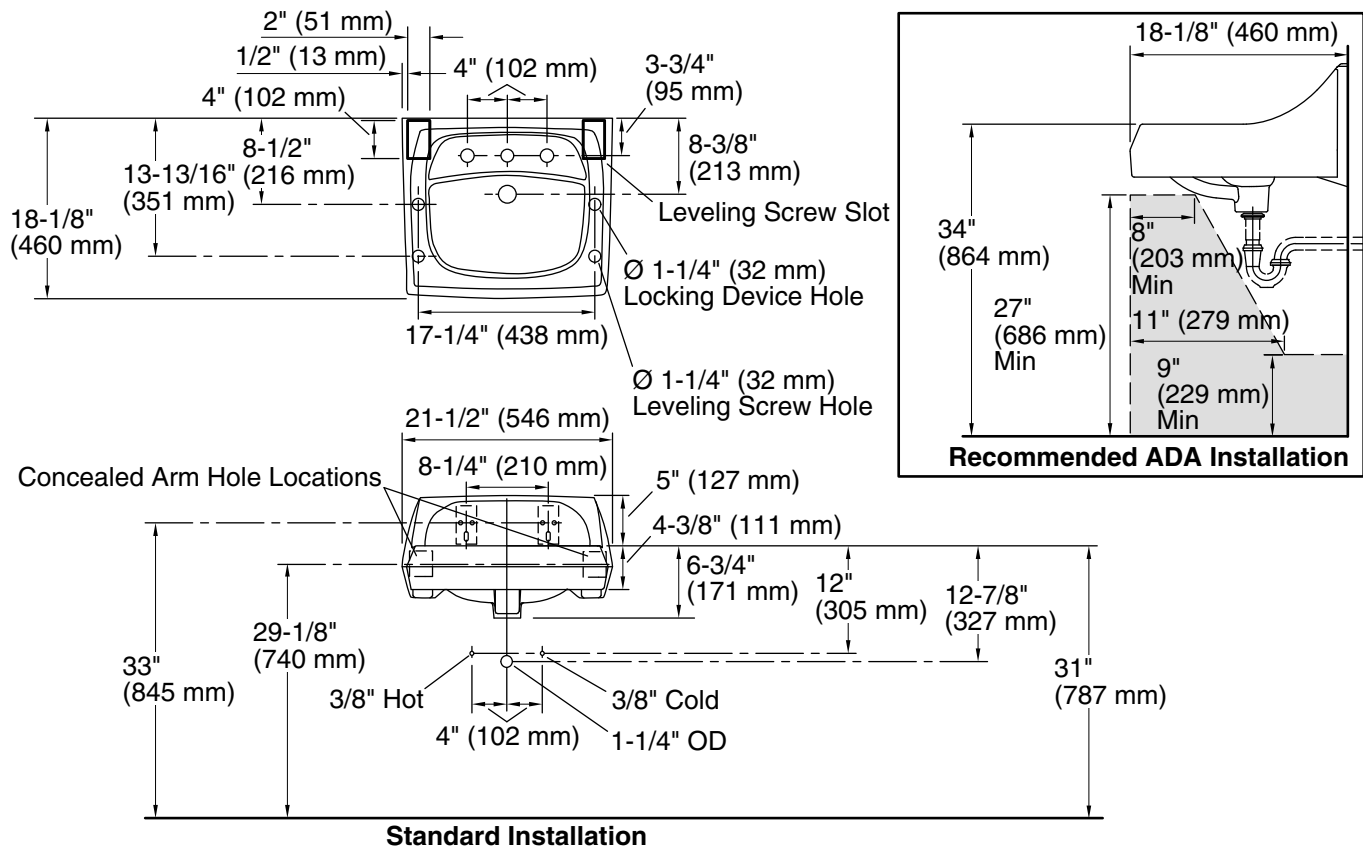

Features

- Made from premium materials that withstand high-volume usage
- 21-1/4" (540 mm) x 18-1/8" (460 mm)
- Faucet sold separately
- Includes wall hanger

Material

- Vitreous china

Installation

- Wall-mount
- Drilled for concealed arm carrier installation

Recommended Products/Accessories

K-8998 P-Trap
K-23726 Drain treatment
K-23725 Cast iron cleaner

ADA

CSA B651

OBC

Codes/Standards

ASME A112.19.2/CSA B45.1
ADA
ICC/ANSI A117.1
CSA B651
OBC

KOHLER® Vitreous China Bathroom Sink Lifetime Limited Warranty

See website for detailed warranty information.

Available Colors/Finishes

Color tiles intended for reference only.

Color	Code	Description
	0	White
	96	Biscuit
	7	Black Black™

Technical Information

All product dimensions are nominal.

Basin configuration:	Single Bowl
Center(s):	8" (203 mm)
Bowl area (Basin #1):	Length: 16" (406 mm) Width: 10" (254 mm) Water depth: 3-1/8" (79 mm)
With overflow:	Yes
Number of deck holes:	3
Faucet hole(s):	1-3/8" (35 mm)
Drain hole:	1-3/4" (44 mm)