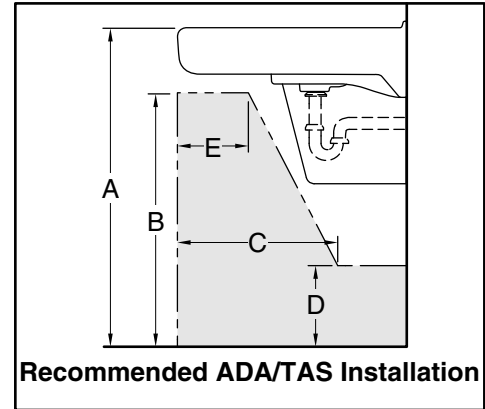

Color tiles intended for reference only.

Color	Code	Description
-------	------	-------------

	0	White
	96	Biscuit

Concealed Arm Hole Location

Standard Installation

Recommended ADA/TAS Installation

Recommended ADA/TAS installation:

Technical Information

All product dimensions are nominal.

- Basin configuration: Single Bowl
 Center(s): 4" (102 mm)
 Bowl area: Length: 14-3/8" (365 mm)
 Width: 12-5/16" (313 mm)
 Water depth: 3-1/4" (83 mm)
- With overflow: Yes
 Number of deck holes: 3
 Faucet hole(s): 1-3/8" (35 mm)
 Drain hole: 1-3/4" (44 mm)