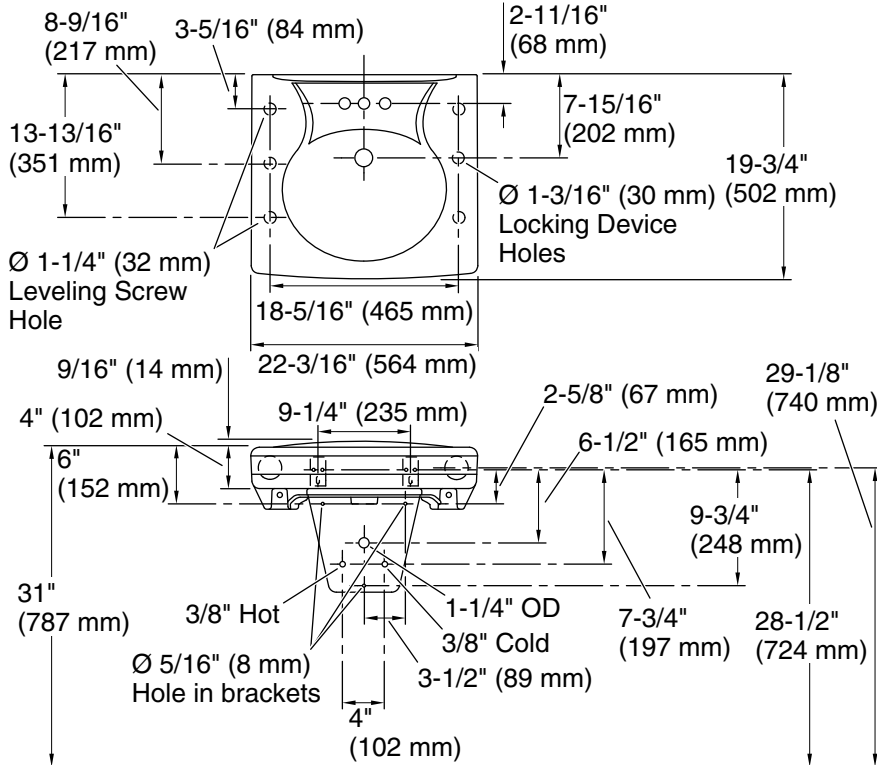

Features

- 4" (102 mm) centerset faucet holes
- Oval basin
- Overflow drain
- Includes wall hanger
- Combination consists of the K-1997-4 basin and the K-1998 shroud

Material

- Vitreous china

Installation

Color tiles intended for reference only.

Color	Code	Description
-------	------	-------------

	0	White
	96	Biscuit

Concealed Arm Hole Location

Standard Installation

Recommended ADA/TAS Installation

Recommended ADA/TAS installation:

	ADA and TAS	Children's Environment ADA and TAS Ages 6-12 yrs
A	34" (864 mm)	31" (787 mm)
B	27" (686 mm)	24" (610 mm)
C	11" (279 mm)	11-1/16" (281 mm)
D	9" (229 mm)	9-1/16" (230 mm)
E	8" (203 mm)	8-1/16" (205 mm)

Technical Information

All product dimensions are nominal.

- Basin configuration: Single Bowl
 Center(s): 4" (102 mm)
 Bowl area: Length: 14-3/8" (365 mm)
 Width: 12-5/16" (313 mm)
 Water depth: 3-1/4" (83 mm)
- With overflow: Yes
 Number of deck holes: 3
 Faucet hole(s): 1-3/8" (35 mm)
 Drain hole: 1-3/4" (44 mm)