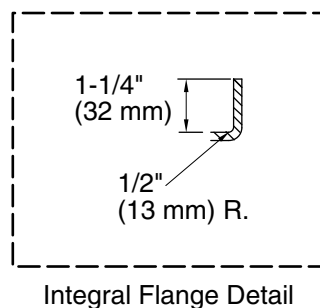

No change in measurements if connected with drain illustrated. (K-7161-AF)

Required Electrical Service

One dedicated circuit required, protected with Class A Ground-Fault Circuit-Interrupter (GFCI). Outside North America, this device may be known as a Residual Current Device (RCD).

Pump: 120 V, 15 A, 50/60 Hz

Technical Information

All product dimensions are nominal.

Drain location: Left
Basin area, bottom: 42" x 20" (1067 mm x 508 mm)
Basin area, top: 51" x 24" (1295 mm x 610 mm)
Weight: 135 lbs (61.2 kg)
Minimum floor load: 50 lbs/ft² (244.1 kg/m²)
Water depth: 14" (356 mm)
Water capacity: 60 gal (227.1 L)
Electrical component Pump: 120 V, 7 A, 60 Hz
rating:
Pump speed: Single

Notes

Measure your actual product for rough-in details.

Install this product according to the installation instructions.

The hot water supply should be 70% of the capacity of the bath or greater. Installations will vary.