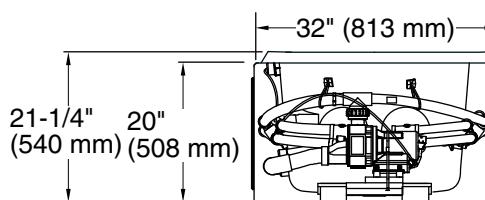

No change in measurements if connected with drain illustrated. (K-7161-AF)

Required Electrical Service

One dedicated circuit required, protected with Class A Ground-Fault Circuit-Interrupter (GFCI). Outside North America, this device may be known as a Residual Current Device (RCD).

Pump: 120 V, 15 A, 50/60 Hz

Technical Information

All product dimensions are nominal.

Drain location: Left
Basin area, bottom: 42" x 20" (1067 mm x 508 mm)
Basin area, top: 51" x 24" (1295 mm x 610 mm)
Weight: 135 lbs (61.2 kg)
Minimum floor load: 50 lbs/ft² (244.1 kg/m²)
Water depth: 14" (356 mm)
Water capacity: 60 gal (227.1 L)
Electrical component Pump: 120 V, 7 A, 60 Hz
rating:
Pump speed: Single

Notes

Measure your actual product for rough-in details.

Install this product according to the installation instructions.

The hot water supply should be 70% of the capacity of the bath or greater. Installations will vary.