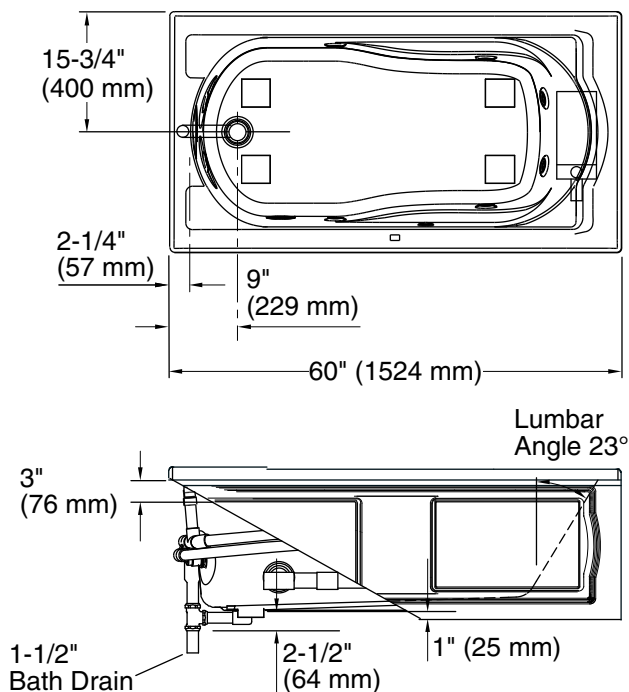

No change in measurements if connected with drain illustrated. (K-7161-AF)

Required Electrical Service

One dedicated circuit required, protected with Class A Ground-Fault Circuit-Interrupter (GFCI). Outside North America, this device may be known as a Residual Current Device (RCD).

Pump: 120 V, 15 A, 50/60 Hz

Technical Information

All product dimensions are nominal.

Drain location: Left
Basin area, bottom: 42" x 20" (1067 mm x 508 mm)
Basin area, top: 51" x 24" (1295 mm x 610 mm)
Weight: 135 lbs (61.2 kg)
Minimum floor load: 50 lbs/ft² (244.1 kg/m²)
Water depth: 14" (356 mm)
Water capacity: 60 gal (227.1 L)
Electrical component Pump: 120 V, 7 A, 60 Hz
rating:
Pump speed: Single

Notes

Measure your actual product for rough-in details.

Install this product according to the installation instructions.

The hot water supply should be 70% of the capacity of the bath or greater. Installations will vary.