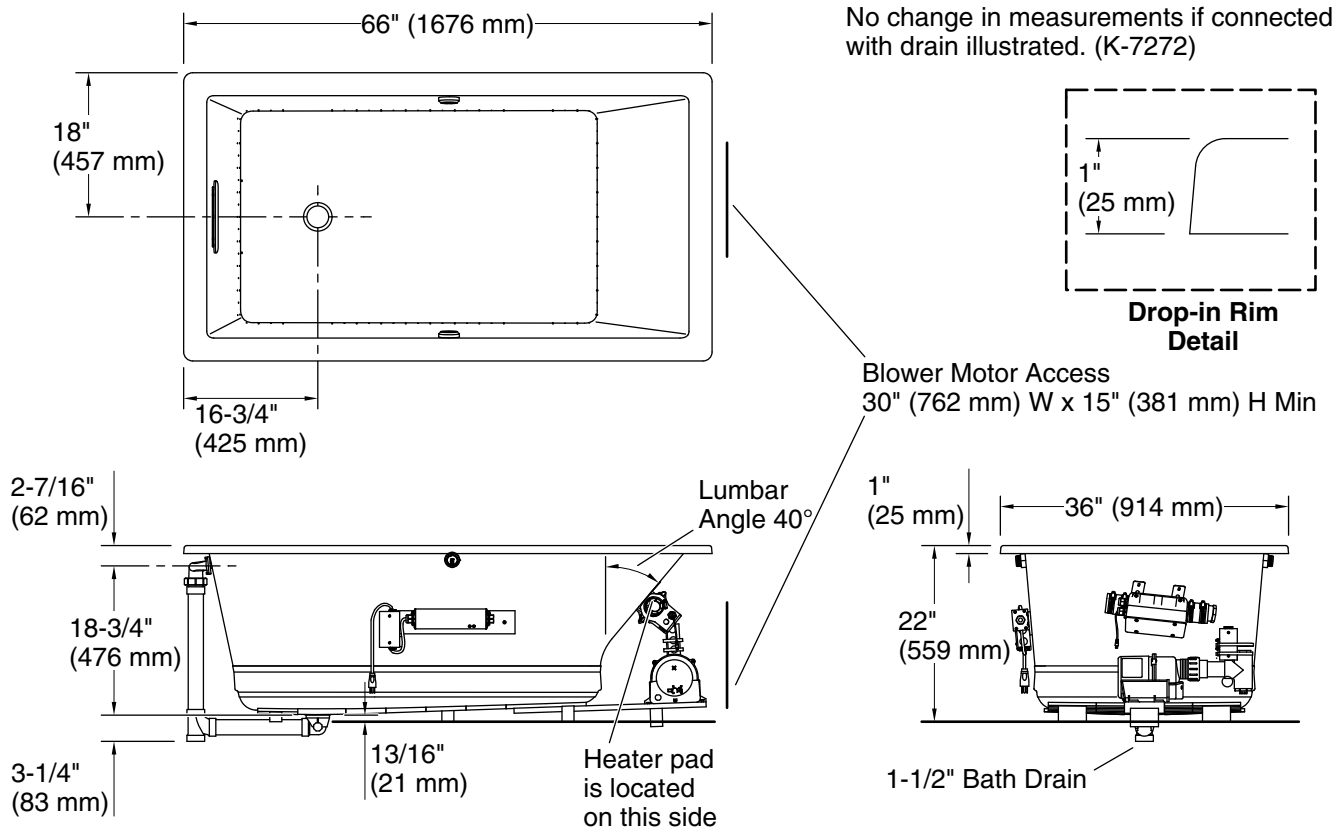

Required Electrical Service

Two dedicated circuits required, protected with Class A Ground-Fault Circuit-Interrupter (GFCI). Outside North America, this device may be known as a Residual Current Device (RCD).

Blower, Heated	120 V, 15 A, 60 Hz
Surface:	
Air bath:	120 V, 15 A, 60 Hz

Technical Information

All product dimensions are nominal.

Drain location:	Reversible
Basin area, bottom:	44-1/2" x 26-1/2" (1130 mm x 673 mm)
Basin area, top:	60-1/4" x 30-1/4" (1530 mm x 768 mm)
Weight:	111 lbs (50.3 kg)
Minimum floor load:	60 lbs/ft² (292.9 kg/m²)
Water depth:	17-3/4" (451 mm)
Water capacity:	102 gal (386.1 L)
Cutout:	Drop-in, 65" x 35" (1651 mm x 889 mm)
Electrical component rating:	Blower: 120 V, 10 A, 60 Hz Heated Surface: 120 V, 0.5 A, 60 Hz, 65

W

Notes

Measure your actual product for rough-in details.

Install this product according to the installation instructions.

The hot water supply should be 70% of the capacity of the bath or greater. Installations will vary.