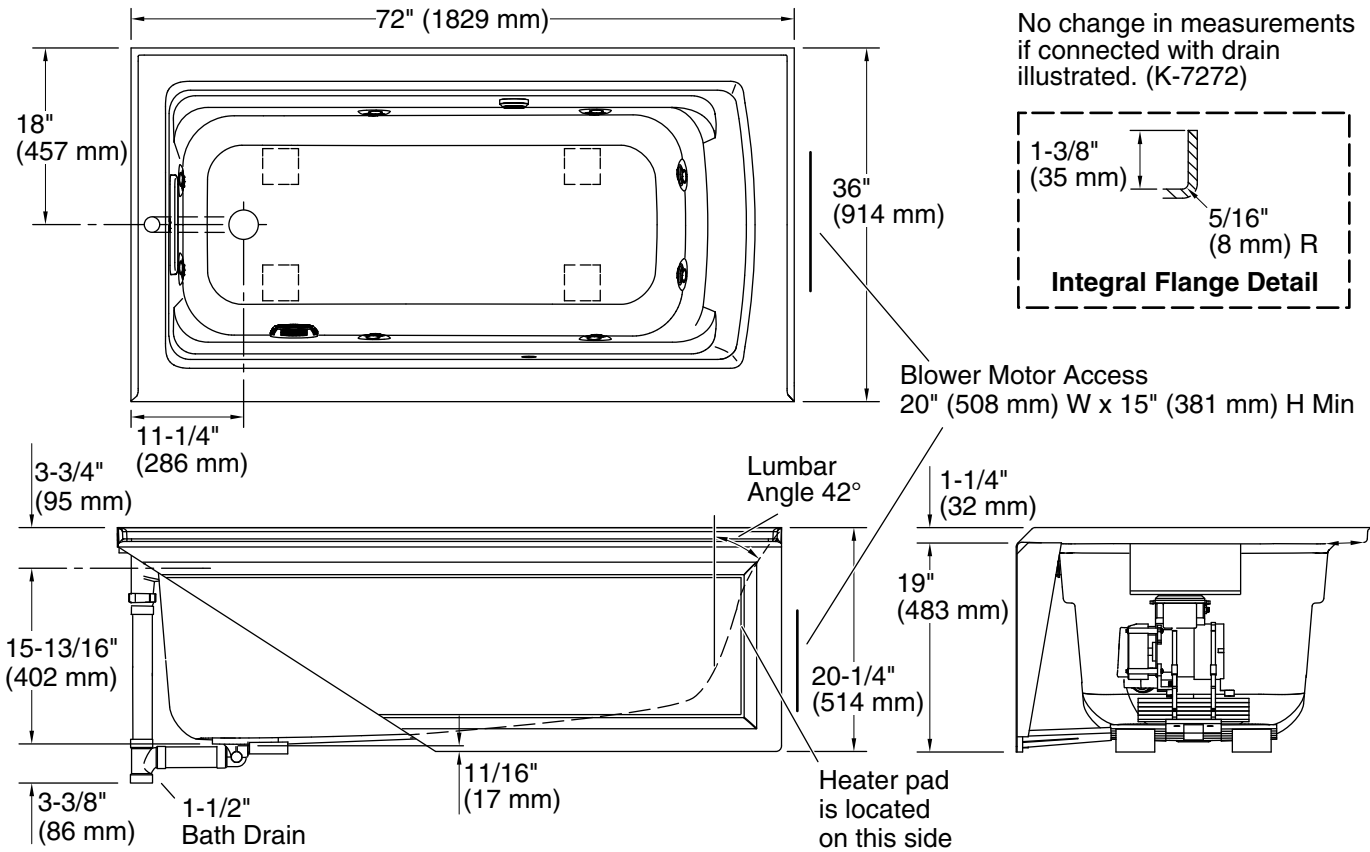

Color	Code	Description
	0	White
	96	Biscuit
	95	Ice™ Grey
	7	Black Black™

No change in measurements if connected with drain illustrated. (K-7272)

Blower Motor Access
20" (508 mm) W x 15" (381 mm) H Min

Lumbar Angle 42°
1-1/4" (32 mm)

Pump, Heated Surface: 120 V, 15 A, 60 Hz

Technical Information

- All product dimensions are nominal.
- Drain location: Left
- Basin area, bottom: 51-3/8" x 21" (1305 mm x 533 mm)
- Basin area, top: 64-1/2" x 30-1/2" (1638 mm x 775 mm)
- Weight: 141 lbs (64 kg)
- Minimum floor load: 43 lbs/ft² (209.9 kg/m²)
- Water depth: 15" (381 mm)
- Water capacity: 72 gal (272.5 L)
- Electrical component rating: Pump: 120 V, 7 A, 60 Hz; Heated Surface: 120 V, 0.5 A, 60 Hz
- Pump speed: Single
- Minimum flat for door: 2" (51 mm)