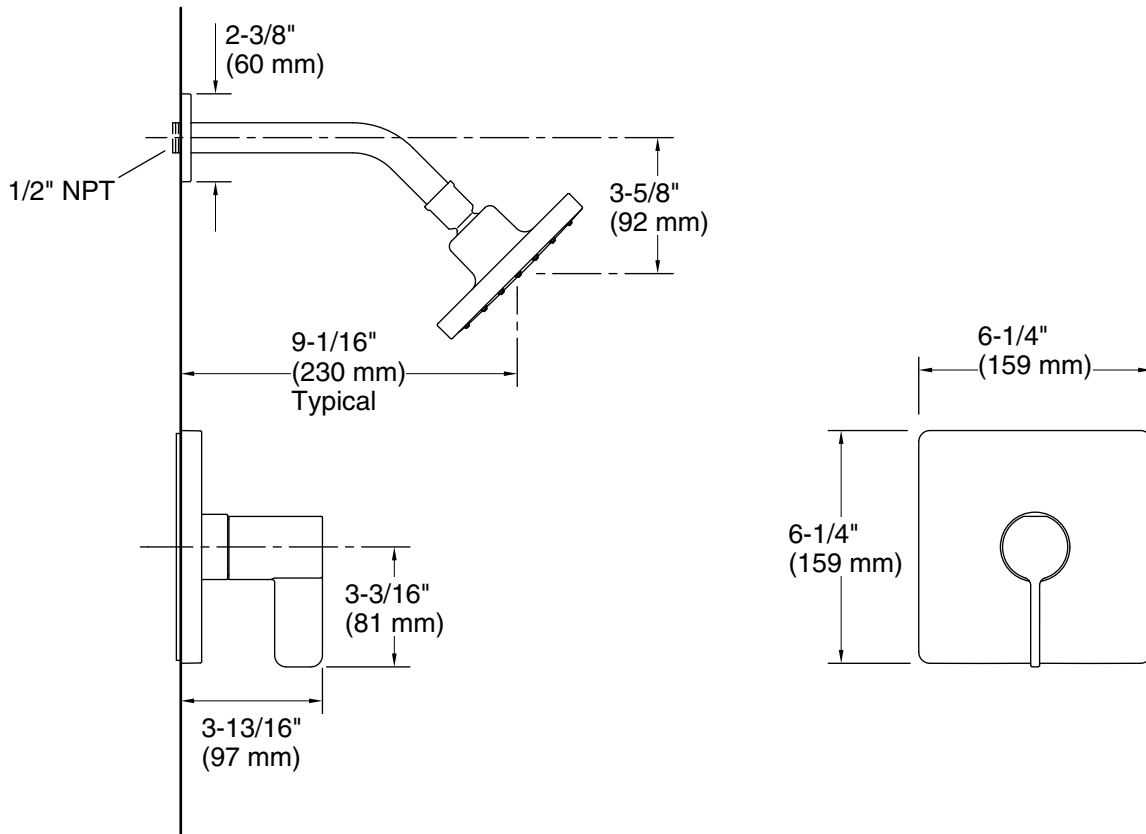

1362395 Retro mixer cap for K-2971 HiFlow Rite-Temp valve

Included Components

Additional Components:

Shower arm and flange

Codes/Standards

ASME A112.18.1/CSA B125.1

DOE - Energy Policy Act 1992

KOHLER® Faucet Lifetime Limited Warranty

Technical Information

All product dimensions are nominal.

Drain included: No

Showerhead/Body Spray:

Rated maximum flow: 2.5 gal/min (9.5 l/min)

Pressure: 45 psi (3.1 bar)

Notes

Install this product according to the installation instructions.