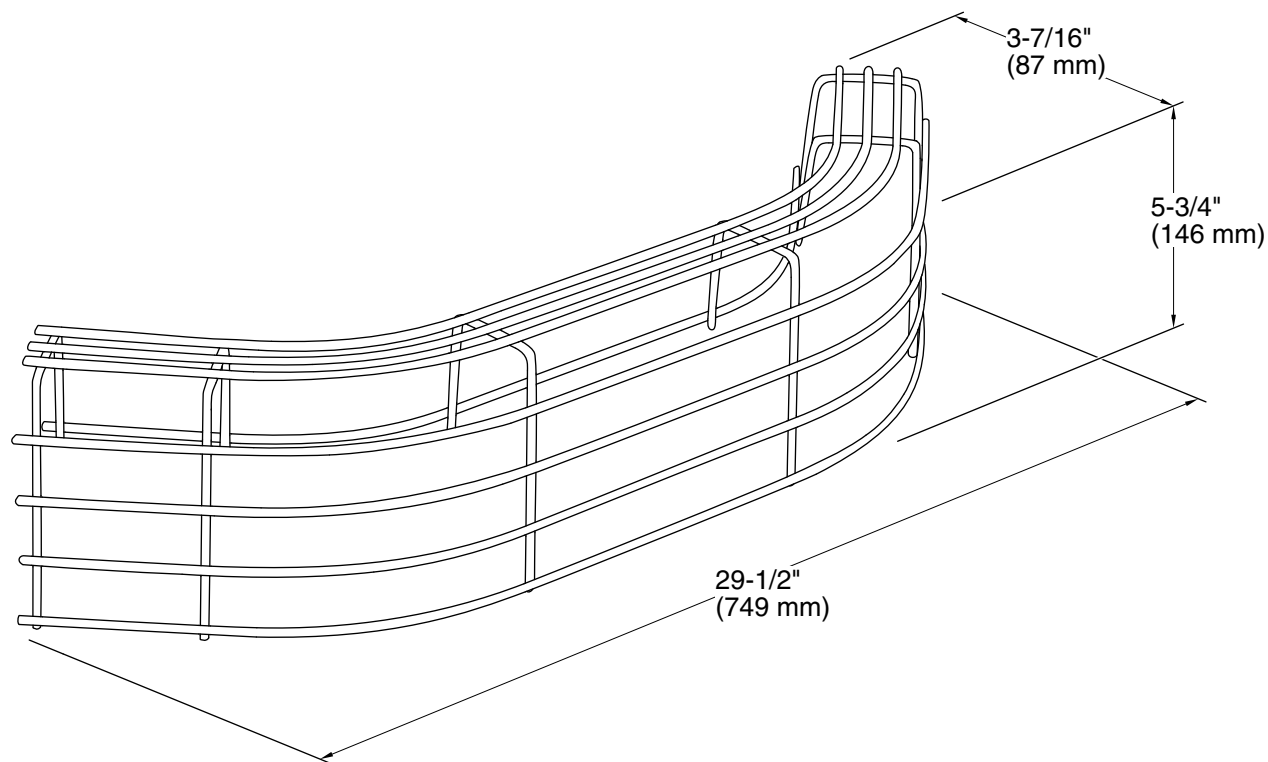

Whitby™
Sink Rim Guard
K-8940

Features

- Durable coated wire construction.
- For use with the K-6710 Whitby service sink.

Recommended Products/Accessories

K-23729 Stainless steel cleaner

Codes/Standards

None Applicable

**KOHLER® One-Year Limited
Warranty**

See website for detailed warranty information.

Technical Information

All product dimensions are nominal.

Material: Stainless Steel