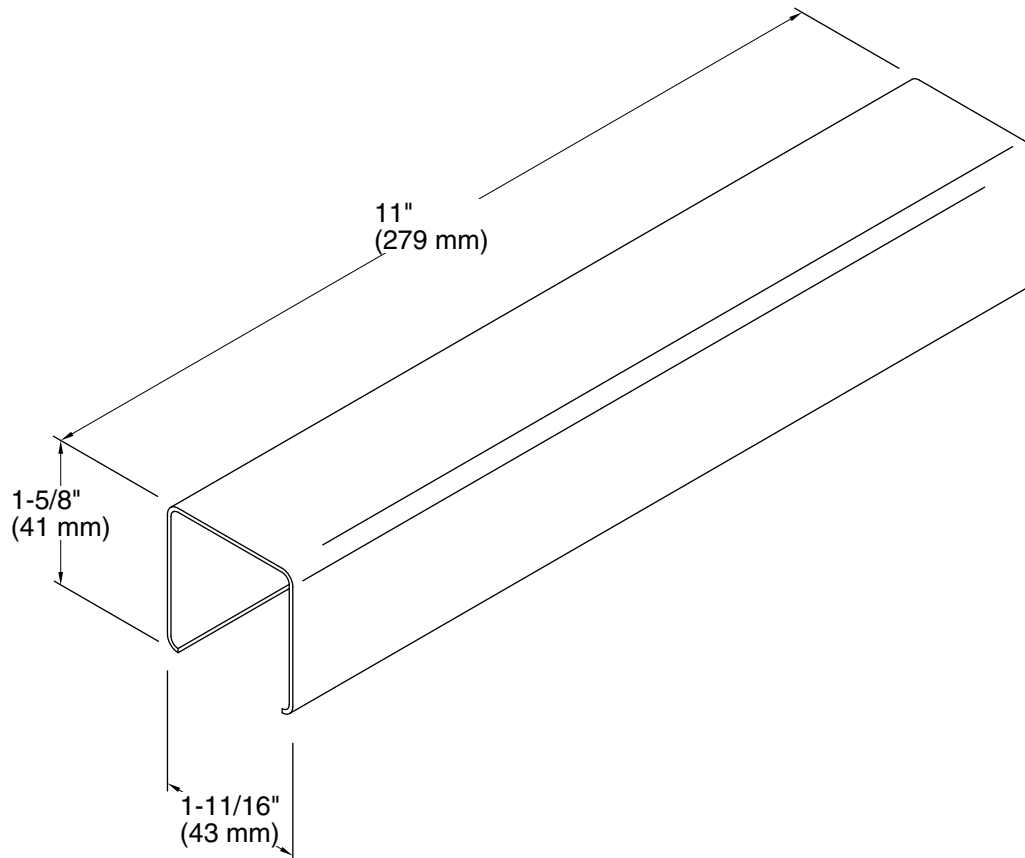

**Camerton™**  
Stainless Steel Rim Guard  
**K-8935**

**Features**

- For use with K-12867 Camerton and K-6676 Tyrell service sinks.

**Material**

- Durable stainless steel construction.

**Recommended Products/Accessories**

### Technical Information

All product dimensions are nominal.

Material:                   Stainless Steel