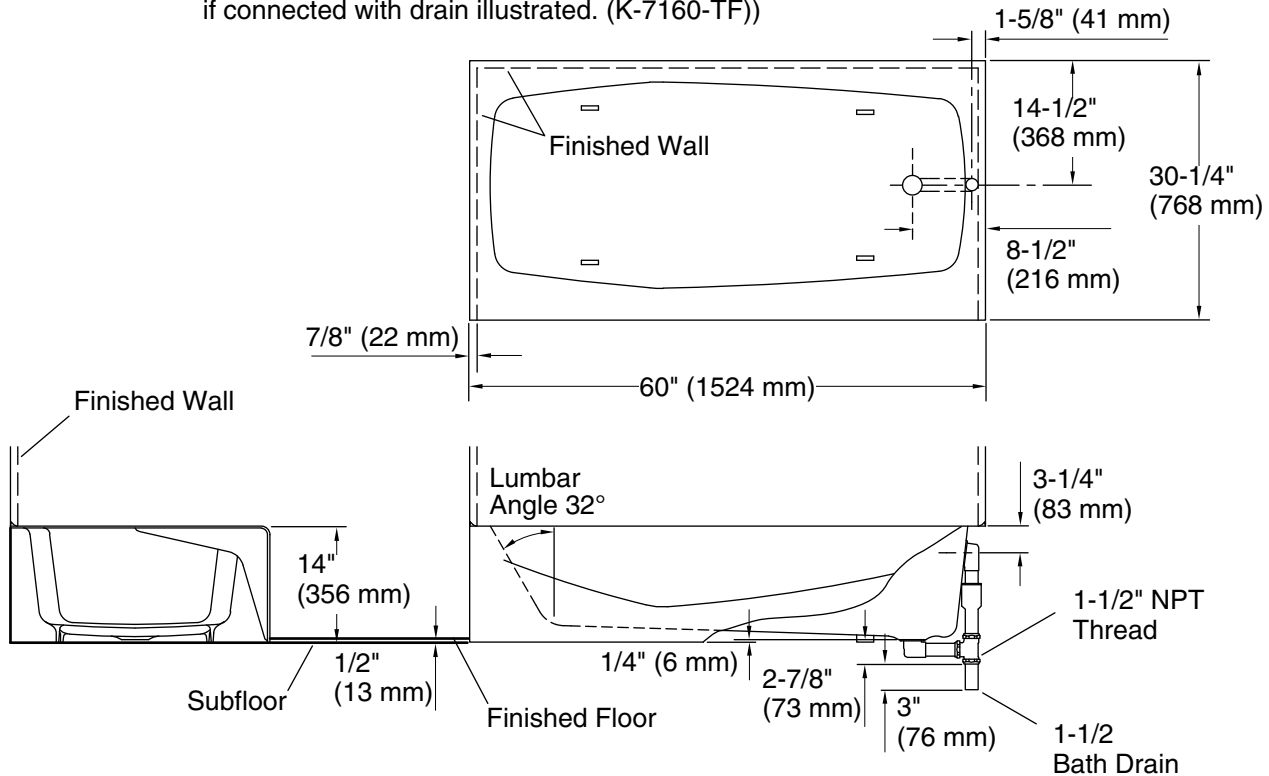

### Features

- 60"L x 30-1/4"W x 14"H.
- Our most popular bath.
- Integral apron for quick installation.
- Constructed of KOHLER® Cast Iron.

## Technical Information

All product dimensions are nominal.

Installation:	Three-wall alcove
Drain location:	Right
Basin area, bottom:	45" x 22" (1143 mm x 559 mm)
Basin area, top:	55" x 24" (1397 mm x 610 mm)
Weight:	316 lbs (143.3 kg)
Minimum floor load:	49 lbs/ft <sup>2</sup> (239.2 kg/m <sup>2</sup> )
Water depth:	8-5/8" (219 mm)
Water capacity:	33 gal (124.9 L)
Minimum flat for door:	2-1/2" (64 mm)

## Notes

Measure your actual product for rough-in details.

Install this product according to the installation instructions.

The hot water supply should be 70% of the capacity of the bath or greater. Installations will vary.