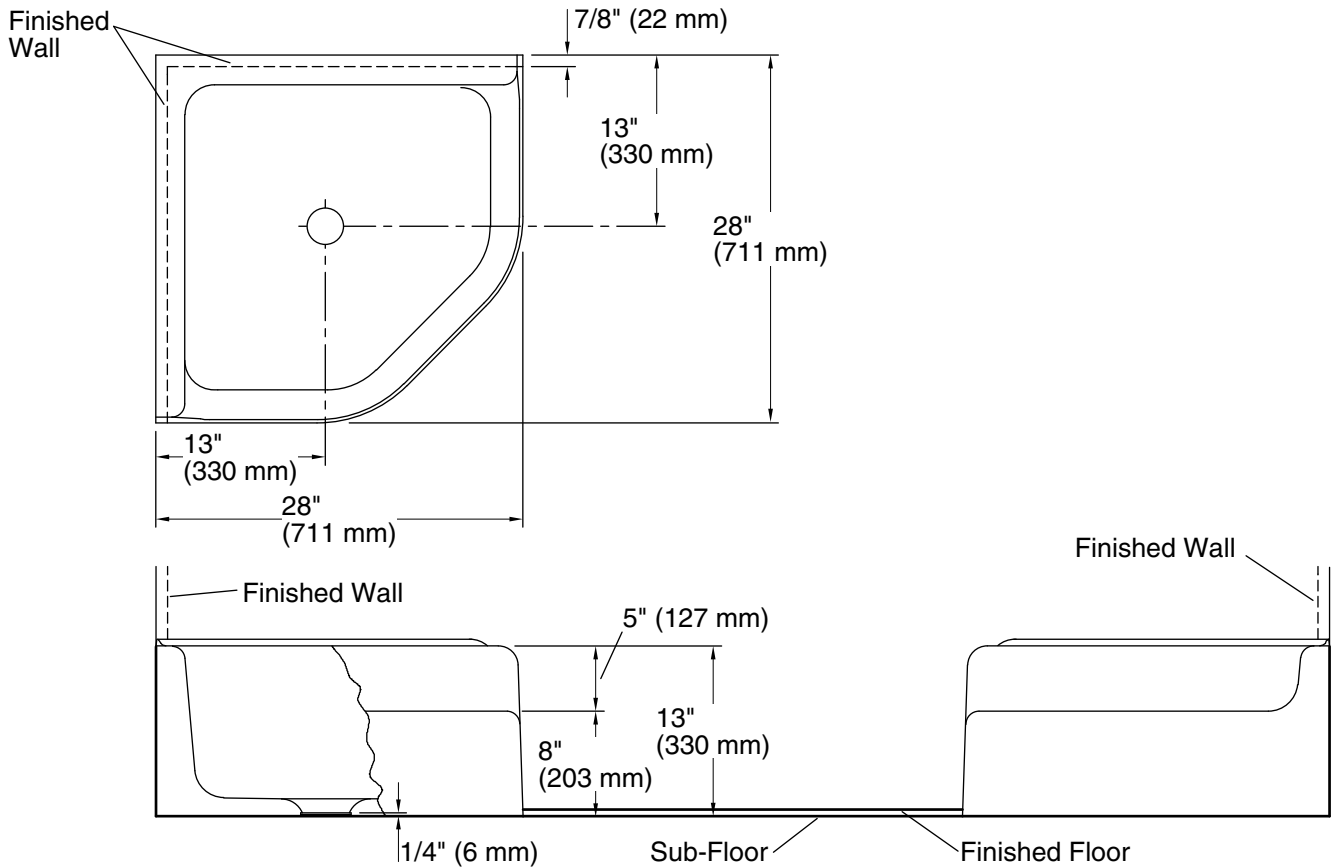

**Whitby™**  
Service Sink  
**K-6710**

**Features**

- 28"L x 28"W.
- Constructed of KOHLER® Cast Iron.
- Rim guard is not included.

**Recommended Products/Accessories**

- K-9142 Service Sink Strainer
- K-9146 Service Sink Strainer
- K-9147 Service Sink Strainer
- K-23726 Drain treatment
- K-23725 Cast iron cleaner

### Technical Information

All product dimensions are nominal.

- Bowl configuration: Single
- Installation: Corner
- Bowl area (Only): Length: 23" (584 mm)  
Width: 23" (584 mm)  
Water depth: 6-3/4" (171 mm)
- Drain hole: 2-7/8" (73 mm)