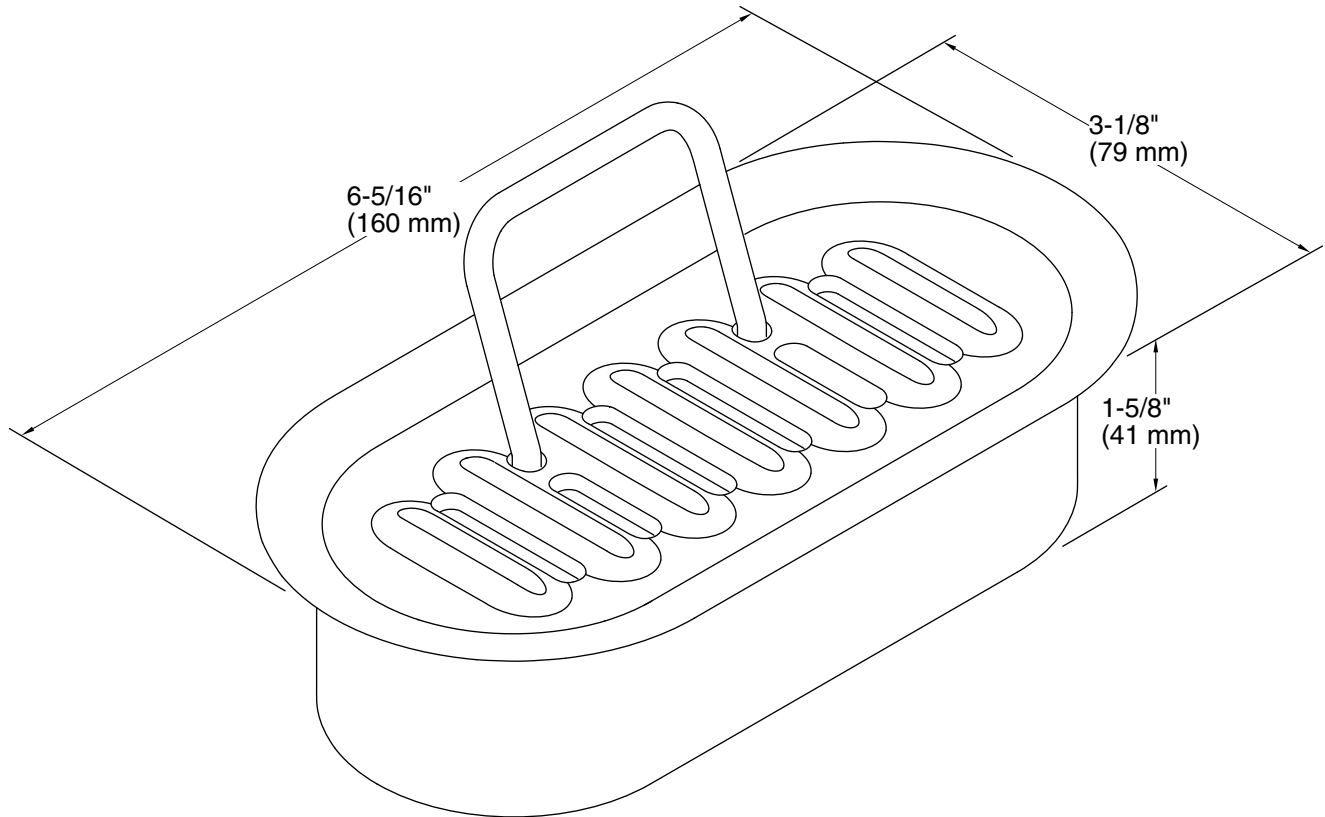

Color	Code	Description
-------	------	-------------

	0	White
---	---	-------

Technical Information

All product dimensions are nominal.

Material: Plastic