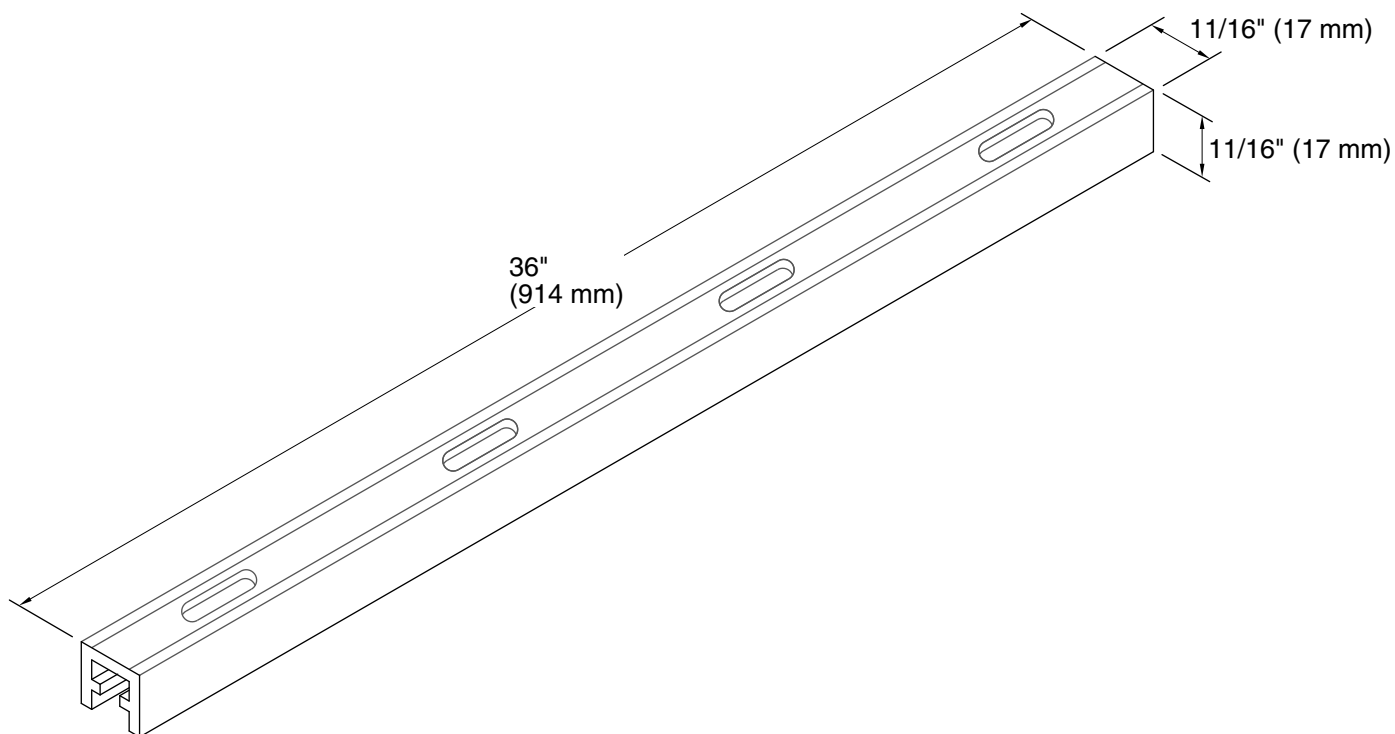

Features

- Includes rails, brackets, and hardware for mounting 36" (914 mm) undermount sinks.

Codes/Standards

None Applicable

KOHLER® One-Year Limited Warranty

See website for detailed warranty information.

Technical Information

All product dimensions are nominal.

Material: Plastic