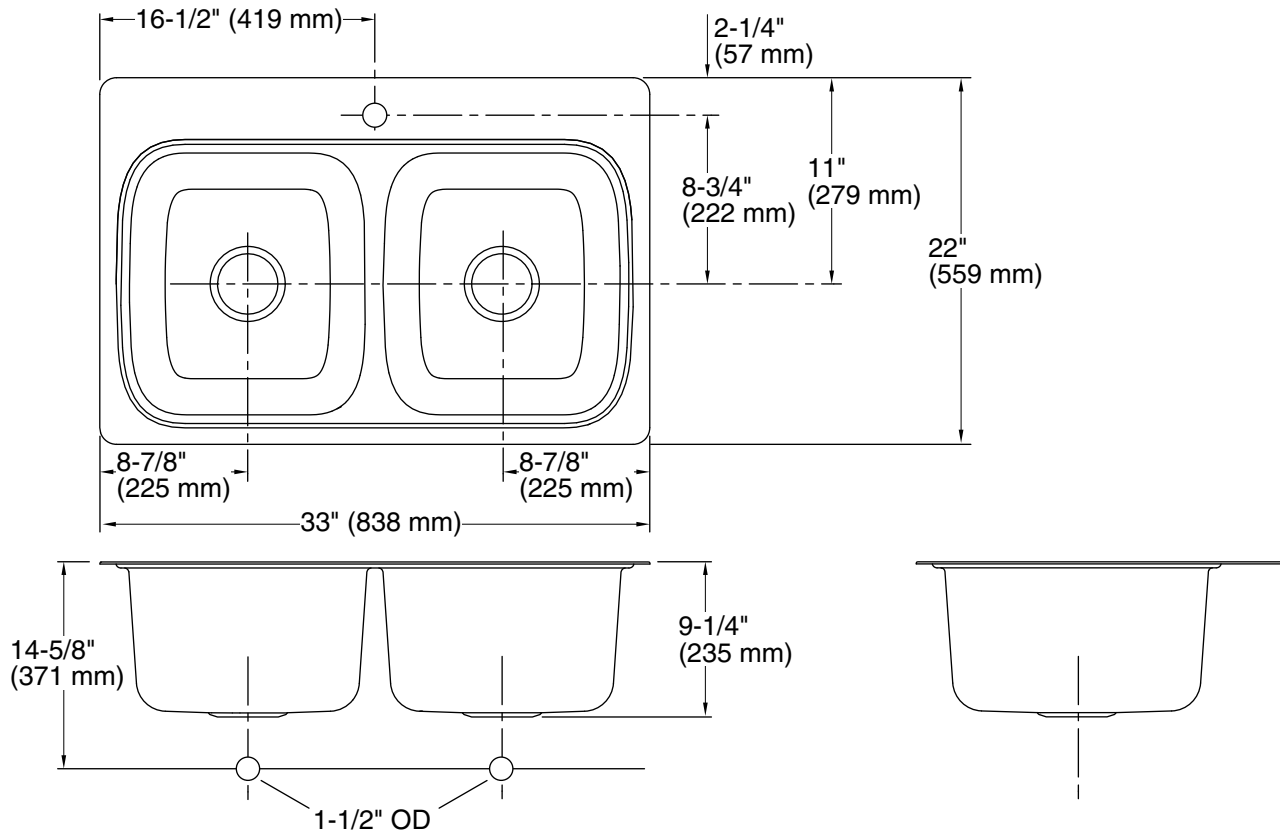

**Verse™**  
Top-mount Kitchen Sink  
**K-5267-1**

**Features**

- 36" minimum base cabinet width.
- Double-equal bowls.
- 9" (229 mm) depth provides generous workspace.
- Single faucet hole.
- Includes installation hardware.

## Technical Information

All product dimensions are nominal.

Bowl configuration: Double equal

Installation: Top-mount

Min. base cabinet width: 36" (914 mm)

Bowl area (Left): Length: 14-3/16" (360 mm)  
Width: 15-11/16" (398 mm)  
Bowl depth: 9" (229 mm)

Bowl area (Right): Length: 14-3/16" (360 mm)  
Width: 15-11/16" (398 mm)  
Bowl depth: 9" (229 mm)

Number of deck holes: 1

Faucet hole(s): 1-7/16" (37 mm)

Drain hole: 3-5/8" (92 mm)