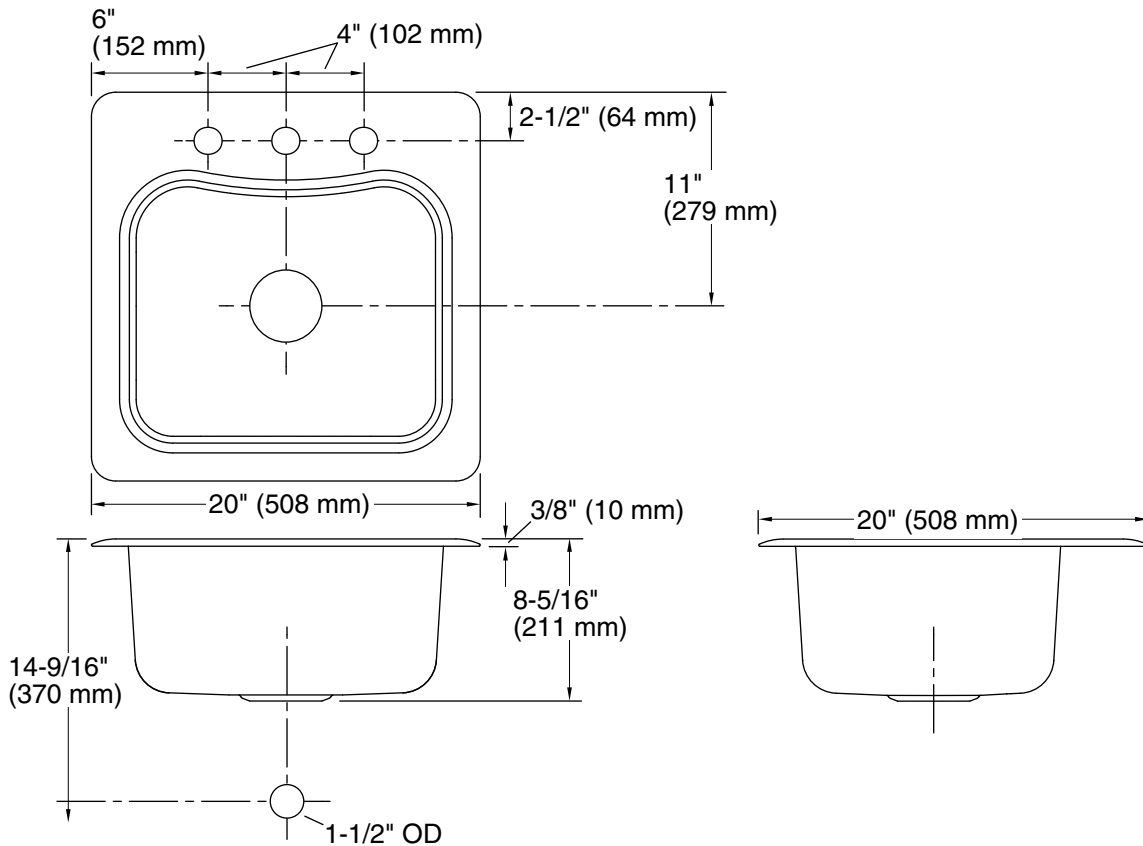

KOHLER®

Staccato™
Bar sink
K-3363-3

Features

- 22" (559 mm) minimum base cabinet width.
- Single bowl.
- 8" (203 mm) depth.
- Three faucet holes.
- Includes installation hardware.

Material

- Premium 18-gauge stainless steel.

5-29-2021 06:20 - US/CA

THE BOLD LOOK
OF **KOHLER®**

Technical Information

All product dimensions are nominal.

Bowl configuration:	Single
Installation:	Top-mount
Cutout:	Top-mount, 19-1/2" x 1" (495 mm x 25 mm) with 19-1/2" (495 mm) radius corners
Bowl area (Only):	Length: 16-1/8" (410 mm) Width: 13-9/16" (345 mm) Water depth: 8" (203 mm)
Number of deck holes:	3
Faucet hole spacing:	4" (102 mm)
Faucet hole(s):	1-7/16" (37 mm)
Drain hole:	3-5/8" (92 mm)