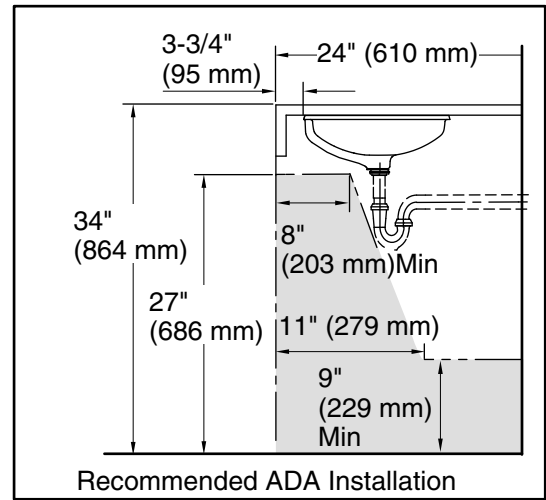

### Technical Information

All product dimensions are nominal.

Installation:	Under-mount
Bowl area:	Length: 17" (432 mm) Width: 14" (356 mm) Bowl depth: 3-15/16" (100 mm) Water depth: 2-5/8" (67 mm)
Drain hole:	1-5/8" (41 mm)
Template:	1151011-7, required, included