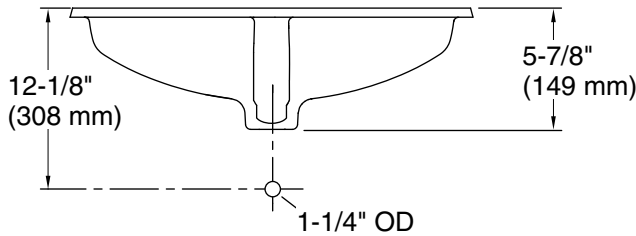

### Technical Information

All product dimensions are nominal.

Installation:	Under-mount
Bowl area:	Length: 17" (432 mm) Width: 14" (356 mm) Bowl depth: 3-15/16" (100 mm) Water depth: 2-5/8" (67 mm)
Drain hole:	1-5/8" (41 mm)
Template:	1151011-7, required, included