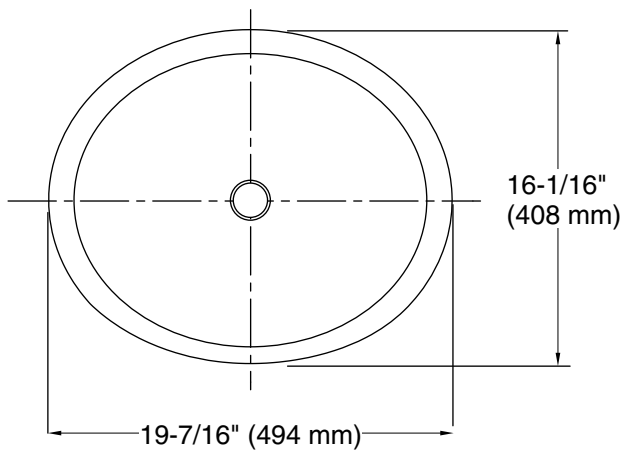

## Features

- Round basin.
- Overflow drain.
- No faucet holes; requires wall- or counter-mount faucet.
- Fits standard 14" x 17" (356 x 432 mm) countertop cutout.

### Technical Information

All product dimensions are nominal.

Installation:	Under-mount
Bowl area:	Length: 17" (432 mm) Width: 14" (356 mm) Bowl depth: 3-15/16" (100 mm) Water depth: 2-5/8" (67 mm)
Drain hole:	1-5/8" (41 mm)
Template:	1151011-7, required, included