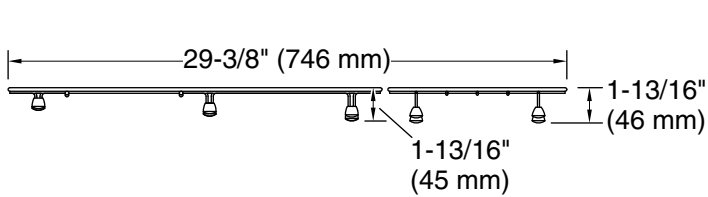

Available Colors/Finishes

Color tiles intended for reference only.

Color	Code	Description
	ST	Stainless Steel

Technical Information

All product dimensions are nominal.

Material: Stainless Steel