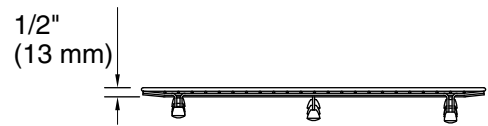

Available Colors/Finishes

Color tiles intended for reference only.

Color	Code	Description
	ST	Stainless Steel

Technical Information

All product dimensions are nominal.

Material: Stainless Steel