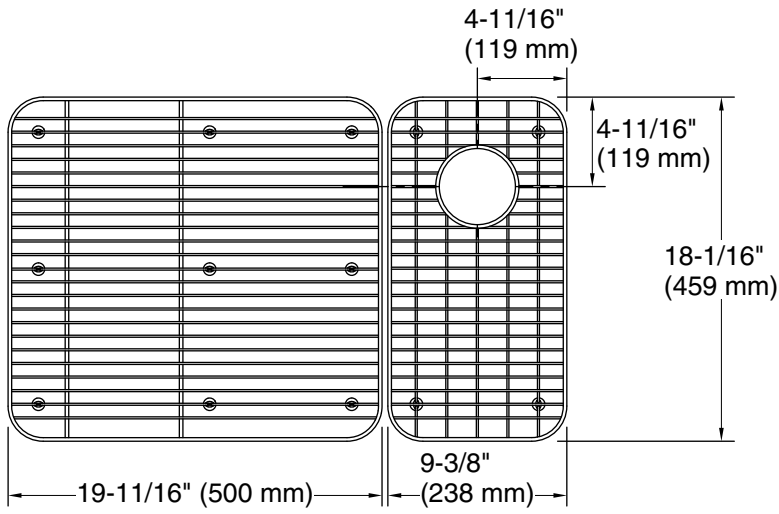

Features

- Designed to fit in bowl of K-24268 kitchen sink.
- Dual racks help protect sink surface from daily wear.
- Left rack specially designed to stack plates for drying.
- Right rack designed to prevent utensils from falling through rack while drying.
- Nonabrasive rubber feet will not harm the bowl's finish.
- Dishwasher-safe.

Available Colors/Finishes

Color tiles intended for reference only.

Color	Code	Description
	ST	Stainless Steel

Technical Information

All product dimensions are nominal.

Material: Stainless Steel