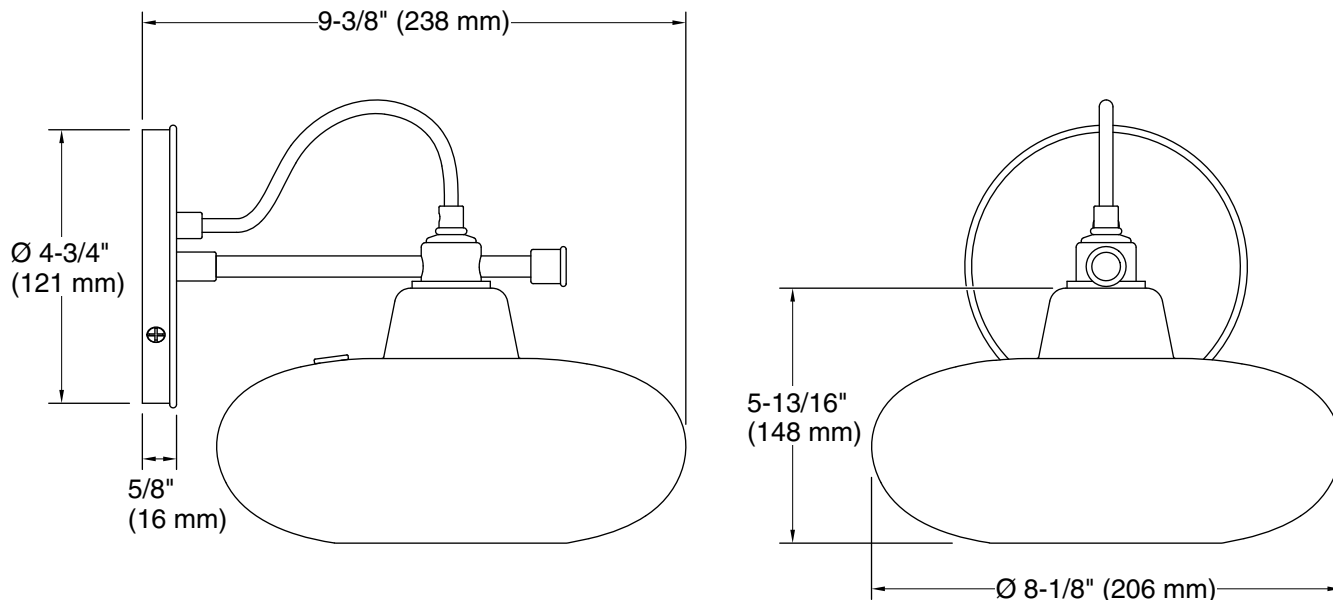

Required Electrical Service

One circuit required.

Lights: 120 V, 60 Hz

Technical Information

All product dimensions are nominal.

Material: Steel

Number of Lights: 1

Lighting Type: Socket-based

Socket Type: E-12 Candelabra

Number of Shades: 1

Shade Type: Glass - clear

Electrical component Socket Rating: 60 Hz, 60 W
rating: