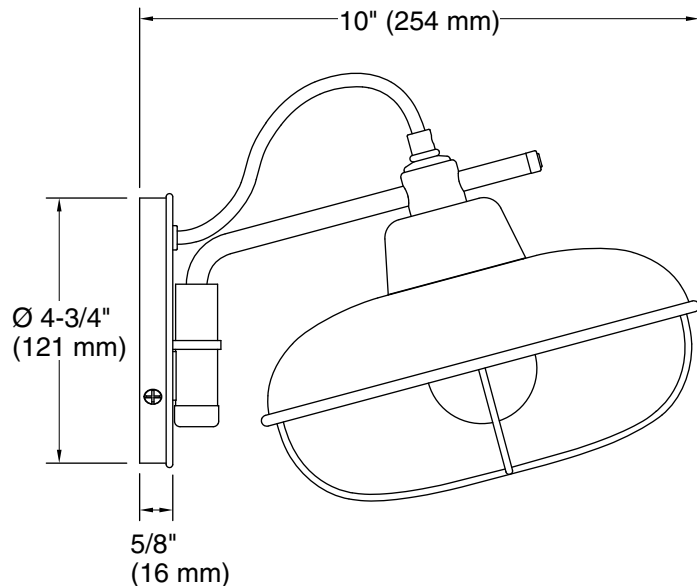

Features

- Suitable for any living space, allowing you to create a cohesive design aesthetic throughout your home.
- Candelabra base (E12) socket, works best with type G16.5 white, clear or Edison bulbs (sold separately).
- Angled shade can be swing 180° left or right, enabling you to direct light where you need it.
- Suitable for damp locations, per UL 1598.

Modern Farm
One-light swinging sconce
K-23668-SC01

Required Electrical Service

One circuit required.

Lights: 120 V, 60 Hz

Technical Information

All product dimensions are nominal.

Material: Steel

Number of Lights: 1