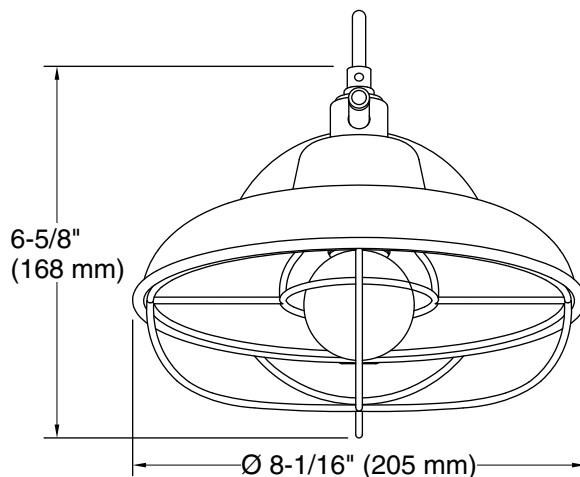

Features

- Suitable for any living space, allowing you to create a cohesive design aesthetic throughout your home.
- Candelabra base (E12) socket, works best with type G16.5 white, clear or Edison bulbs (sold separately).
- Angled shade can be swing 180° left or right, enabling you to direct light where you need it.
- Suitable for damp locations, per UL 1598.

Modern Farm
One-light swinging sconce
K-23668-SC01

Required Electrical Service

One circuit required.

Lights: 120 V, 60 Hz

Technical Information

All product dimensions are nominal.

Material: Steel

Number of Lights: 1