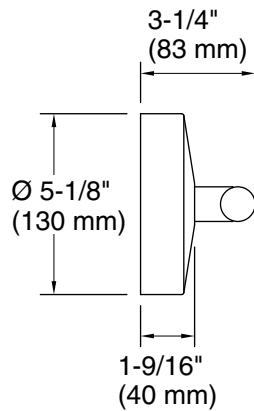

Required Electrical Service

One circuit required.

Lights: 120 V, 60 Hz

Technical Information

All product dimensions are nominal.

Material: Steel, Aluminum, Glass

Lighting Type: Integrated LED

Number of Shades: 2

Shade Type: Glass - frosted

Electrical component rating: LED: 60 Hz, 12 W, 700 Lumens, 3000K