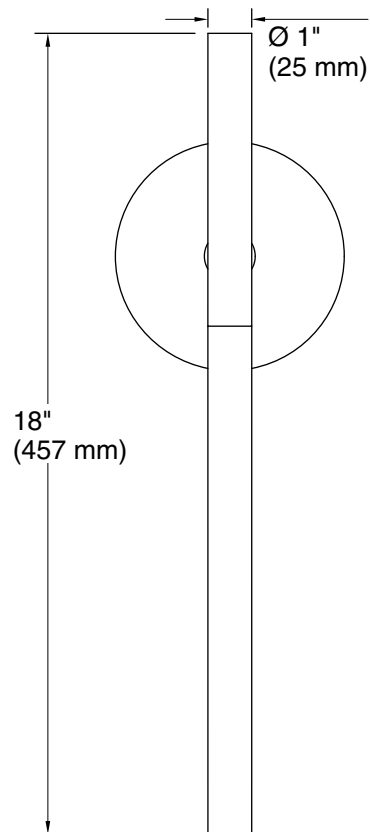

Required Electrical Service

One circuit required.

Lights: 120 V, 60 Hz

Technical Information

All product dimensions are nominal.

Material: Steel, Aluminum, Glass

Lighting Type: Integrated LED

Number of Shades: 2

Shade Type: Glass - frosted

Electrical component rating: LED: 60 Hz, 10 W, 500 Lumens, 3000K