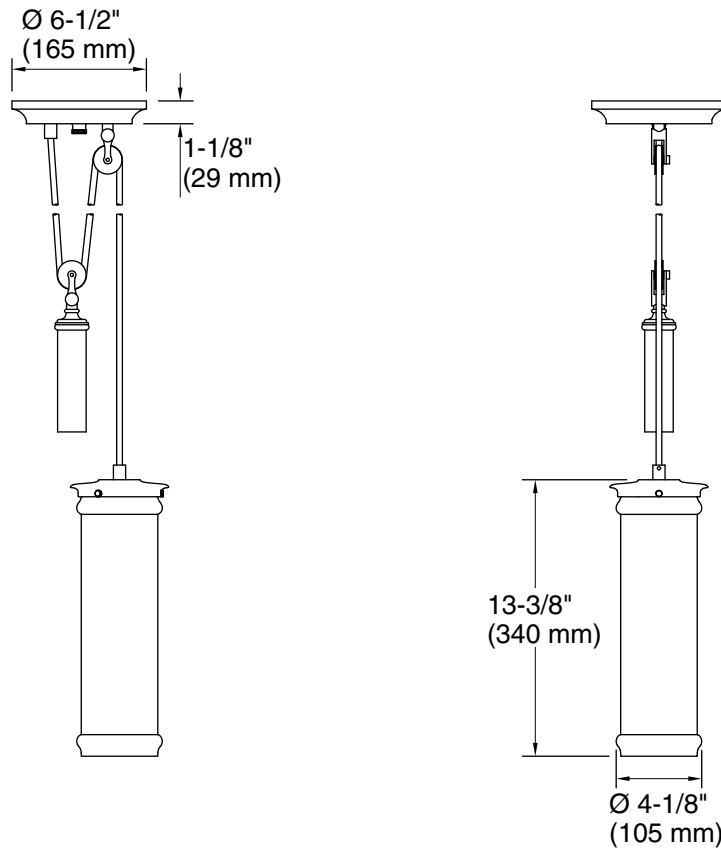

Required Electrical Service

One circuit required.

Lights: 120 V, 60 Hz

Technical Information

All product dimensions are nominal.

Installation Type: Ceiling-mount

Material: Brass

Number of Lights: 1

Lighting Type: Socket-based

Socket Type: E-12 Candelabra

Number of Shades: 1

Shade Type: Glass - clear

Hanging Type: Adjustable pulley

Height: 23-3/8" (594 mm) - 143-3/8" (3642 mm)

Electrical component rating: Socket Rating: 60 Hz, 60 W, 450 Lumens, 3000K