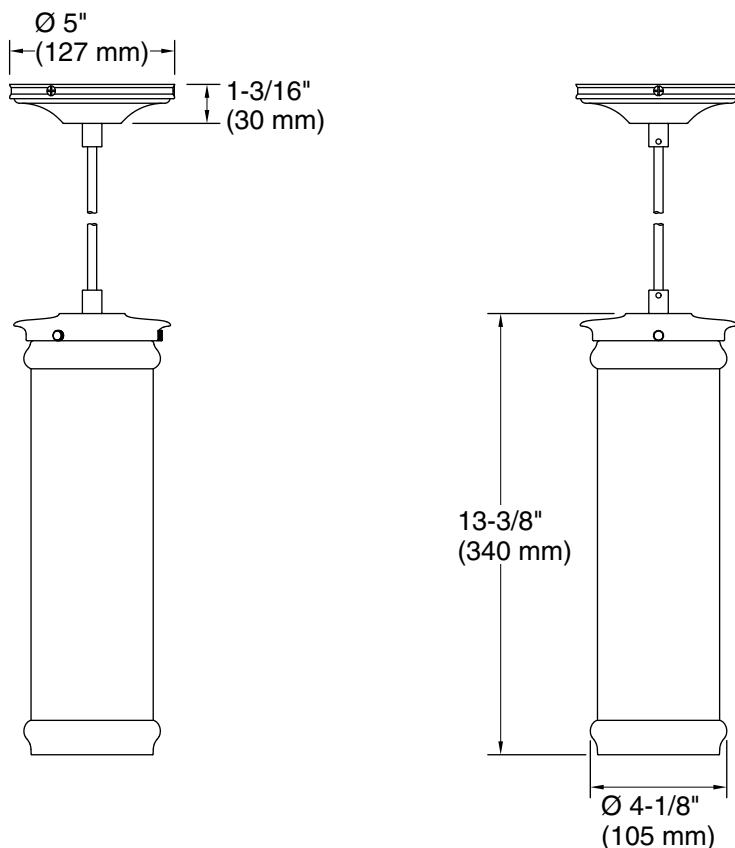

Required Electrical Service

One circuit required.

Lights: 120 V, 60 Hz

Technical Information

All product dimensions are nominal.

Installation Type: Ceiling-mount

Material: Brass

Number of Lights: 1

Lighting Type: Socket-based

Socket Type: E-12 Candelabra

Number of Shades: 1

Shade Type: Glass - clear

Hanging Type: Cord

Height: $15\text{-}5/16''$ (389 mm) -
 $135\text{-}5/16''$ (3437 mm)

Electrical component rating: Socket Rating: 60 Hz, 60 W, 450
Lumens, 3000K