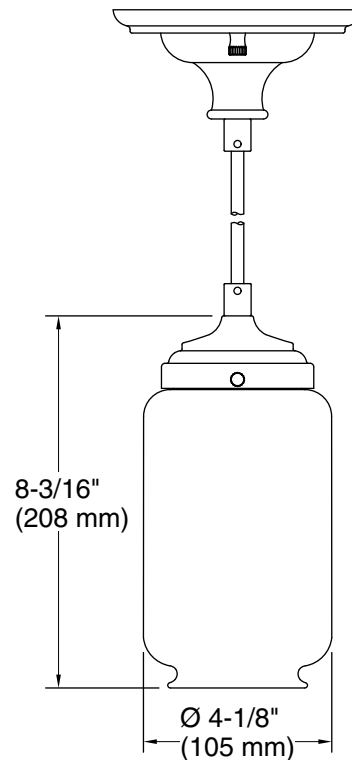

Required Electrical Service

One dedicated circuit required.

Lights: 120 V, 60 Hz

Technical Information

All product dimensions are nominal.

Installation Type: Ceiling-mount

Material: Brass

Number of Lights: 1

Lighting Type: Socket-based

Socket Type: E-26 Medium

Number of Shades: 2

Shade Type: Glass - frosted, Glass - clear

Hanging Type: Cord

Electrical component rating: Socket Rating: 60 Hz, 40 W, 450 Lumens, 3000K