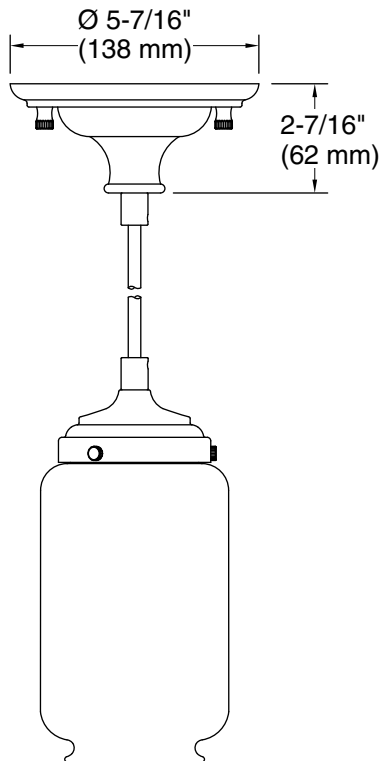

Required Electrical Service

One dedicated circuit required.

Lights: 120 V, 60 Hz

Technical Information

All product dimensions are nominal.

Installation Type: Ceiling-mount

Material: Brass

Number of Lights: 1

Lighting Type: Socket-based

Socket Type: E-26 Medium

Number of Shades: 2

Shade Type: Glass - frosted, Glass - clear

Hanging Type: Cord

Electrical component rating: Socket Rating: 60 Hz, 40 W, 450 Lumens, 3000K