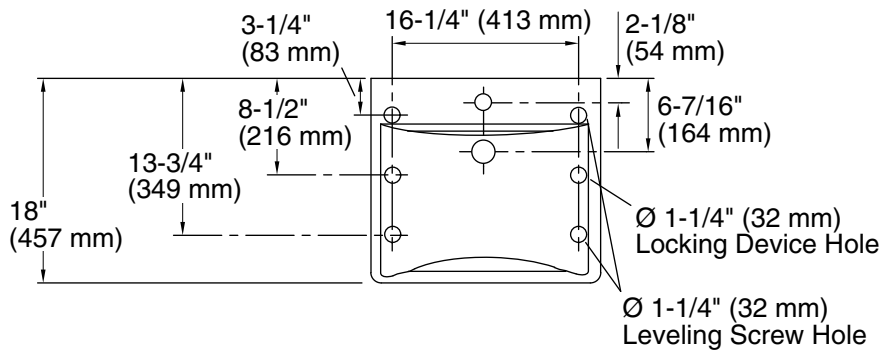

Features

- Made from premium materials that withstand high-volume usage.
- 20" (508 mm) x 18" (457 mm).
- Faucet not included.

Material

- Vitreous china.

Installation

- Wall-mount.
- Drilled for concealed arm carrier installation.

Technical Information

All product dimensions are nominal.

Bowl configuration:	Single
Installation:	Wall-mount
Bowl area (Only):	Length: 18" (457 mm) Width: 13" (330 mm) With overflow: Yes Water depth: 4-7/8" (124 mm)
With overflow:	Yes
Number of deck holes:	1
Faucet hole(s):	1-3/8" (35 mm)
Drain hole:	1-3/4" (44 mm)