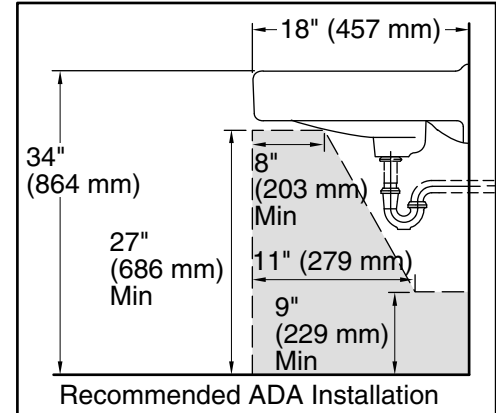

Features

- Made from premium materials that withstand high-volume usage.
- 20" (508 mm) x 18" (457 mm).
- Faucet not included.

Material

- Vitreous china.

Installation

- Wall-mount.
- Drilled for concealed arm carrier installation.

Recommended Products/Accessories

K-8998 P-Trap
K-23726 Drain treatment
K-23725 Cast iron cleaner

Included Components

Additional Components:
Hanger(s)

ADA **CSA B651** **OBC**

Codes/Standards

ASME A112.19.2/CSA B45.1
All applicable US Federal and State material regulations
ADA
ICC/ANSI A117.1
CSA B651
OBC

Technical Information

All product dimensions are nominal.

Bowl configuration:	Single
Installation:	Wall-mount
Bowl area (Only):	Length: 18" (457 mm) Width: 13" (330 mm) With overflow: Yes Water depth: 4-7/8" (124 mm)
With overflow:	Yes
Number of deck holes:	1
Faucet hole(s):	1-3/8" (35 mm)
Drain hole:	1-3/4" (44 mm)