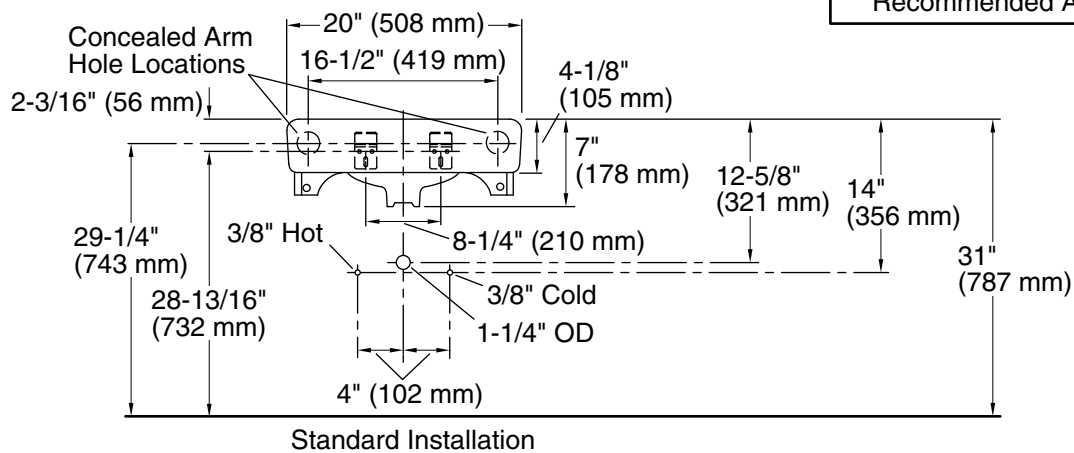

Features

- Made from premium materials that withstand high-volume usage.
- 20" (508 mm) x 18" (457 mm).
- Faucet not included.

Material

- Vitreous china.

Installation

- Wall-mount.
- Drilled for concealed arm carrier installation.

Technical Information

All product dimensions are nominal.

Bowl configuration:	Single
Installation:	Wall-mount
Bowl area (Only):	Length: 18" (457 mm) Width: 13" (330 mm) With overflow: Yes Water depth: 4-7/8" (124 mm)
With overflow:	Yes
Number of deck holes:	1
Faucet hole(s):	1-3/8" (35 mm)
Drain hole:	1-3/4" (44 mm)