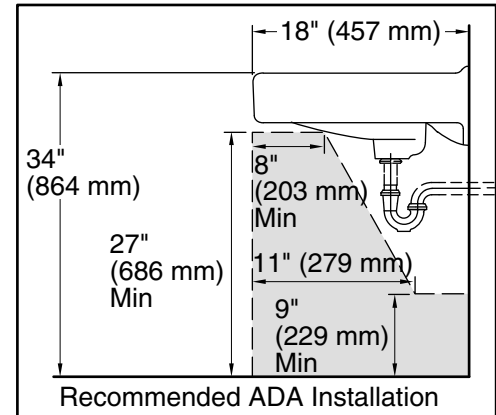

Features

- Made from premium materials that withstand high-volume usage.
- Constructed of vitreous china.
- 20" (508 mm) x 18" (457 mm).
- Faucet not included.

Installation

- Wall-mount.
- Drilled for concealed arm carrier installation.

Recommended Products/Accessories

K-8998 P-Trap
K-23726 Drain treatment
K-23725 Cast iron cleaner

Included Components

Additional Components:
Hanger(s)

ADA **CSA B651** **OBC**

Codes/Standards

ASME A112.19.2/CSA B45.1
ADA
ICC/ANSI A117.1
CSA B651
OBC

Technical Information

All product dimensions are nominal.

Bowl configuration:	Single
Installation:	Wall-mount
Bowl area (Center):	Length: 18" (457 mm) Width: 13" (330 mm) With overflow: Yes Water depth: 4-7/8" (124 mm)
With overflow:	Yes
Number of deck holes:	3
Faucet hole spacing:	8" (203 mm)
Faucet hole(s):	1-3/8" (35 mm)
Soap/Lotion hole:	1-1/4" (32 mm)
Drain hole:	1-3/4" (44 mm)