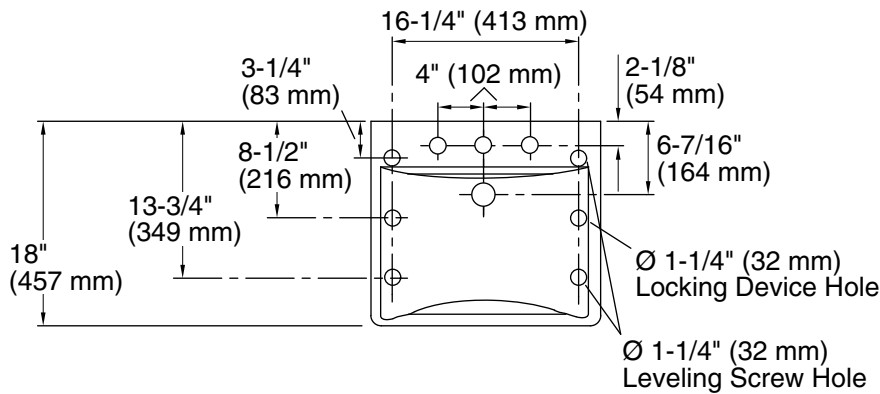

Features

- Made from premium materials that withstand high-volume usage.
- Constructed of vitreous china.
- 20" (508 mm) x 18" (457 mm).
- Faucet not included.

Installation

- Wall-mount.
- Drilled for concealed arm carrier installation.

Technical Information

All product dimensions are nominal.

Bowl configuration:	Single
Installation:	Wall-mount
Bowl area (Center):	Length: 18" (457 mm) Width: 13" (330 mm) With overflow: Yes Water depth: 4-7/8" (124 mm)
With overflow:	Yes
Number of deck holes:	3
Faucet hole spacing:	8" (203 mm)
Faucet hole(s):	1-3/8" (35 mm)
Soap/Lotion hole:	1-1/4" (32 mm)
Drain hole:	1-3/4" (44 mm)