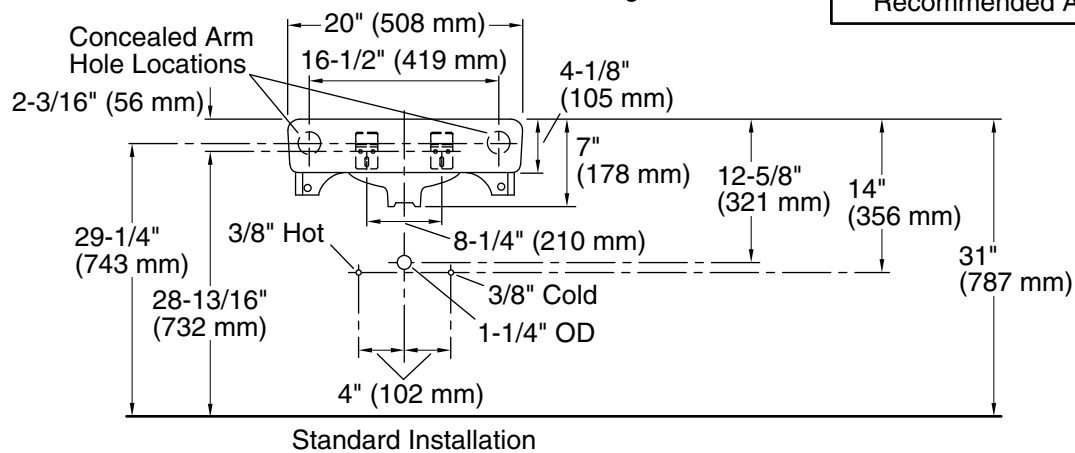

Features

- Made from premium materials that withstand high-volume usage.
- Constructed of vitreous china.
- 20" (508 mm) x 18" (457 mm).
- Faucet not included.

Installation

- Wall-mount.
- Drilled for concealed arm carrier installation.

Technical Information

All product dimensions are nominal.

Bowl configuration:	Single
Installation:	Wall-mount
Bowl area (Center):	Length: 18" (457 mm) Width: 13" (330 mm) With overflow: Yes Water depth: 4-7/8" (124 mm)
With overflow:	Yes
Number of deck holes:	3
Faucet hole spacing:	8" (203 mm)
Faucet hole(s):	1-3/8" (35 mm)
Soap/Lotion hole:	1-1/4" (32 mm)
Drain hole:	1-3/4" (44 mm)