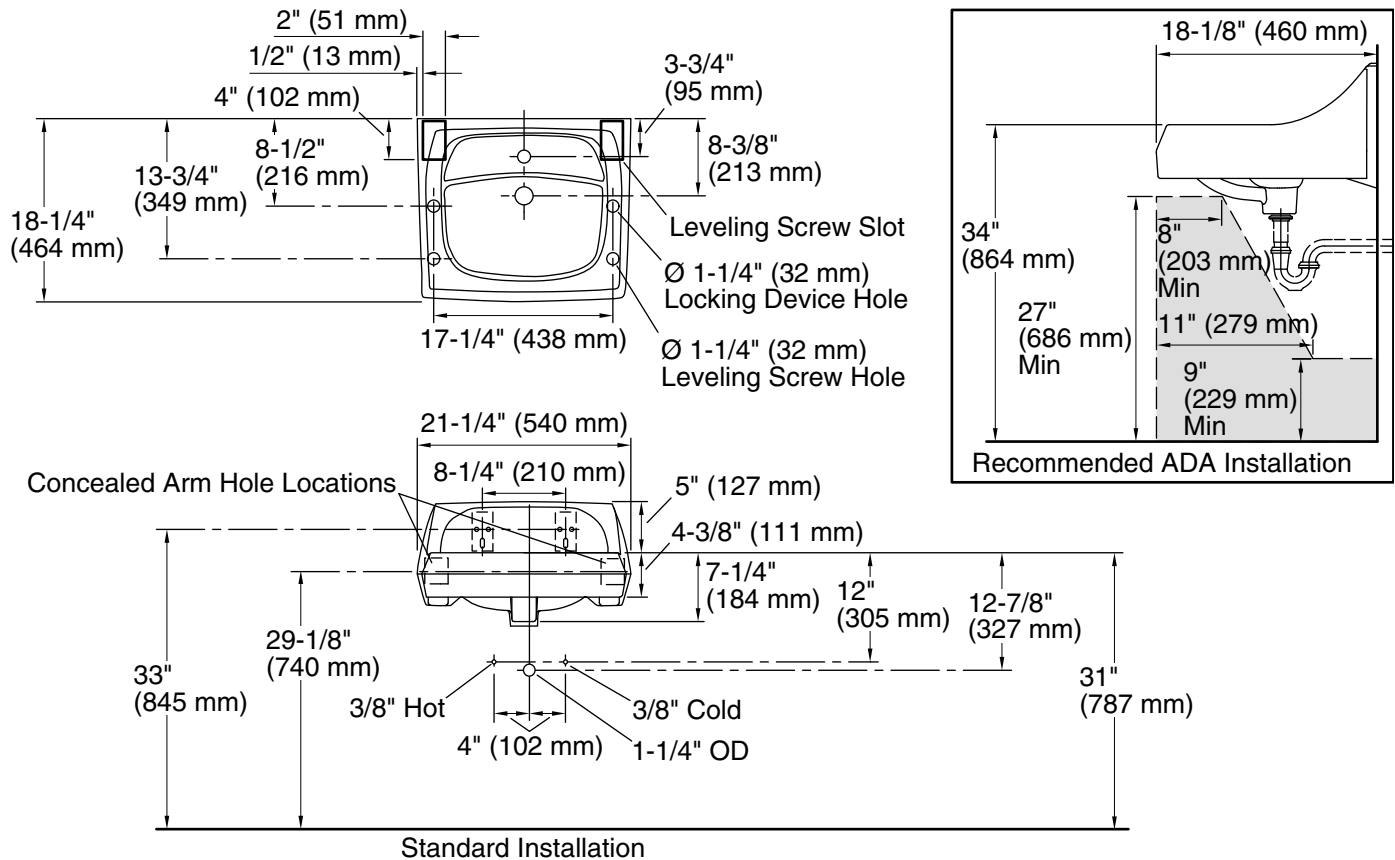

Features

- Made from premium materials that withstand high-volume usage.
- 21-1/4" (540 mm) x 18-1/8" (460 mm).
- Faucet not included.
- Includes wall hanger.

Material

- Vitreous china.

Installation

- Wall-mount.
- Drilled for concealed arm carrier installation.

Color	Code	Description
	0	White
	47	Almond

Technical Information

All product dimensions are nominal.

Bowl configuration:	Single
Installation:	Wall-mount
Bowl area (Center):	Length: 10" (254 mm) Width: 15" (381 mm) With overflow: Yes Water depth: 3-1/4" (83 mm)
With overflow:	Yes
Number of deck holes:	1
Faucet hole spacing:	8" (203 mm)
Faucet hole(s):	1-3/8" (35 mm)
Soap/Lotion hole:	1-1/4" (32 mm)
Drain hole:	1-3/4" (44 mm)