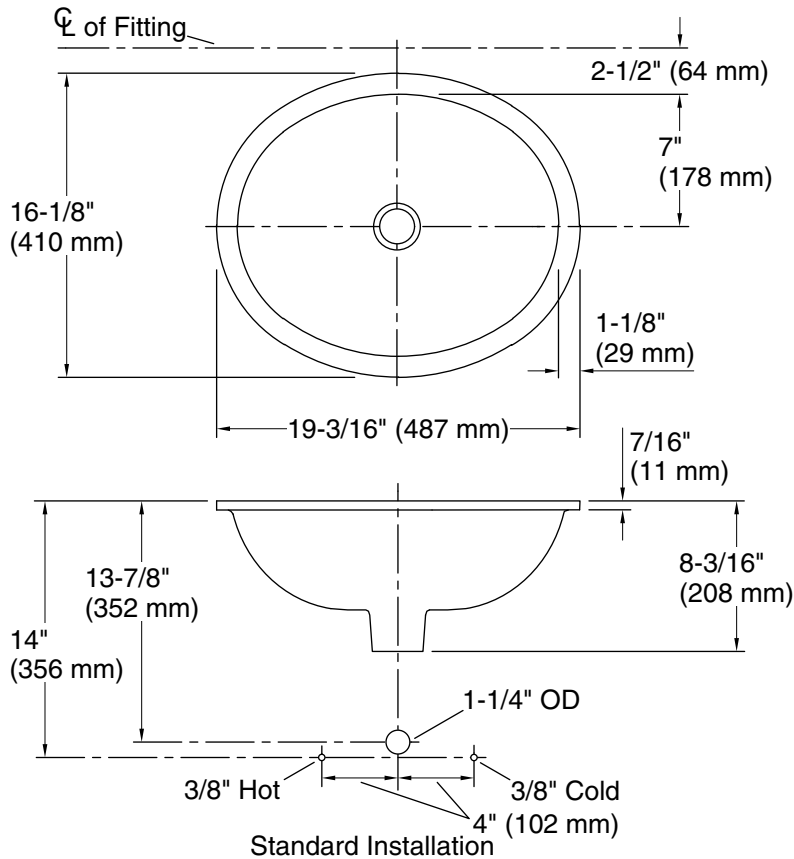

## Technical Information

All product dimensions are nominal.

- Bowl configuration: Single
- Installation: Under-mount
- Bowl area (Only):
  - Length: 17" (432 mm)
  - Width: 14" (356 mm)
  - Water depth: 6-3/8" (162 mm)
- Drain hole: 1-3/4" (44 mm)
- Template: 1151011-7, required, included