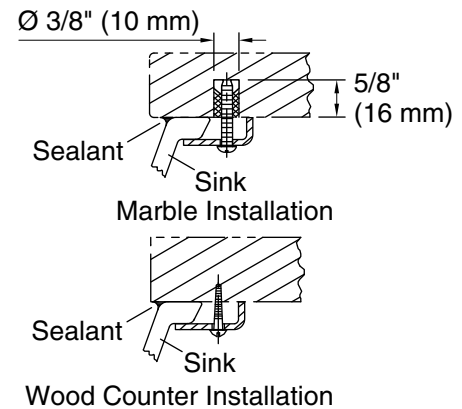

## Technical Information

All product dimensions are nominal.

- Bowl configuration: Single
- Installation: Under-mount
- Bowl area (Only):
  - Length: 17" (432 mm)
  - Width: 14" (356 mm)
  - Water depth: 6-3/8" (162 mm)
- Drain hole: 1-3/4" (44 mm)
- Template: 1151011-7, required, included