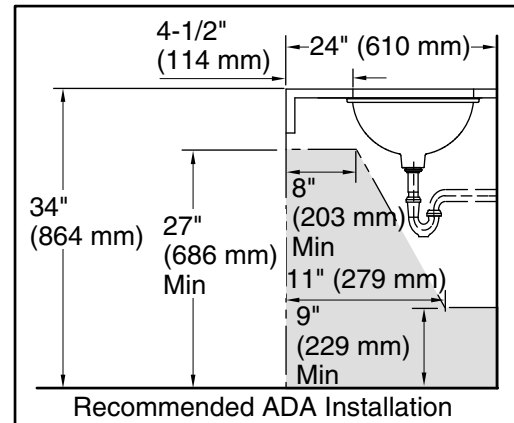

## Technical Information

All product dimensions are nominal.

- Bowl configuration: Single
- Installation: Under-mount
- Bowl area (Only):
  - Length: 17" (432 mm)
  - Width: 14" (356 mm)
  - Water depth: 6-3/8" (162 mm)
- Drain hole: 1-3/4" (44 mm)
- Template: 1151011-7, required, included