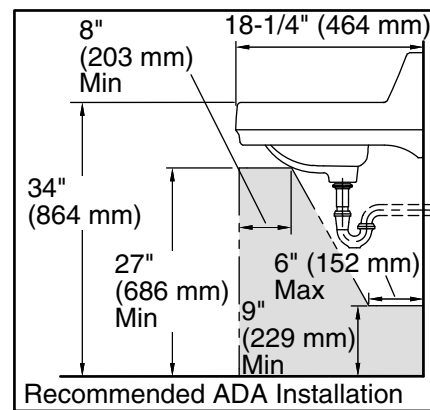

Features

- 20-3/4"L x 18-1/4"W.
- Single-hole drilling.
- Includes wall hanger.
- Drilled for concealed arm carrier and fixture-supported knee-control fitting.

Material

- Vitreous china.

Installation

- Wall-mount.

Available Colors/Finishes

Color tiles intended for reference only.

Color	Code	Description
-------	------	-------------

	0	White
---	---	-------

Concealed Arm Hole Locations

Technical Information

All product dimensions are nominal.

Bowl configuration:	Single
Installation:	Wall-mount
Bowl area (Only):	Length: 15" (381 mm) Width: 10" (254 mm) Bowl depth: 7-3/4" (197 mm) Water depth: 3-1/4" (83 mm)
Number of deck holes:	1
Faucet hole(s):	1-3/8" (35 mm)
Drain hole:	1-3/4" (44 mm)