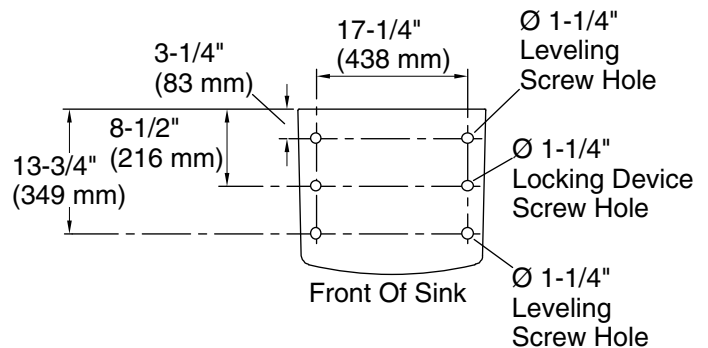

Features

- 20-3/4"L x 18-1/4"W.
- Single-hole drilling.
- Includes wall hanger.
- Drilled for concealed arm carrier and fixture-supported knee-control fitting.

Material

- Vitreous china.

Installation

- Wall-mount.

Available Colors/Finishes

Color tiles intended for reference only.

Color	Code	Description
-------	------	-------------

	0	White
---	---	-------

Concealed Arm Hole Locations

Technical Information

All product dimensions are nominal.

Bowl configuration:	Single
Installation:	Wall-mount
Bowl area (Only):	Length: 15" (381 mm) Width: 10" (254 mm) Bowl depth: 7-3/4" (197 mm) Water depth: 3-1/4" (83 mm)
Number of deck holes:	1
Faucet hole(s):	1-3/8" (35 mm)
Drain hole:	1-3/4" (44 mm)