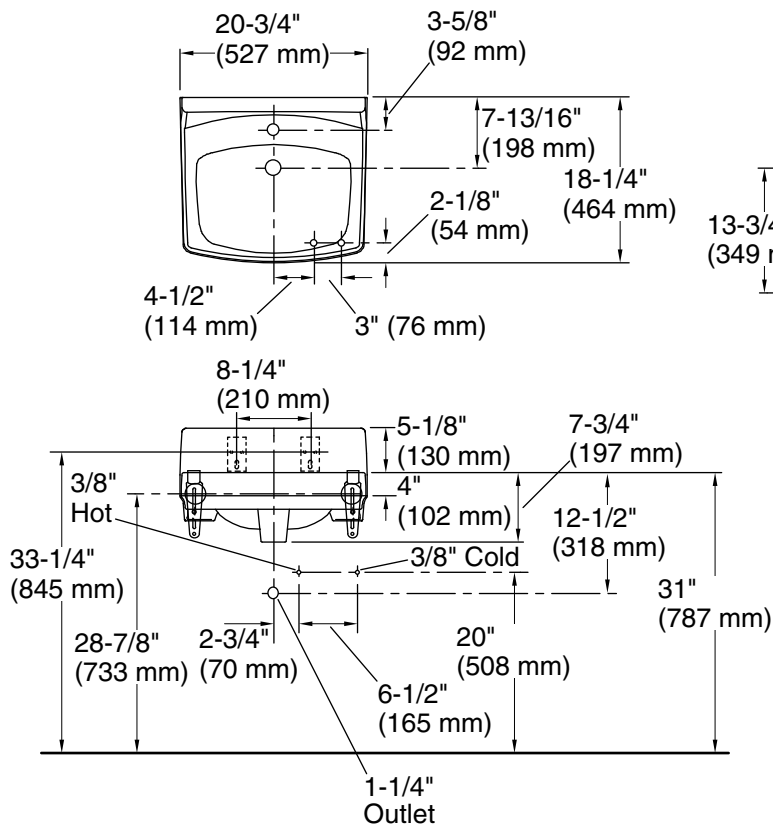

Features

- 20-3/4"L x 18-1/4"W.
- Single-hole drilling.
- Includes wall hanger.
- Drilled for concealed arm carrier and fixture-supported knee-control fitting.

Material

- Vitreous china.

Installation

- Wall-mount.

Available Colors/Finishes

Color tiles intended for reference only.

Color	Code	Description
-------	------	-------------

	0	White
---	---	-------

Concealed Arm Hole Locations

Technical Information

All product dimensions are nominal.

Bowl configuration:	Single
Installation:	Wall-mount
Bowl area (Only):	Length: 15" (381 mm) Width: 10" (254 mm) Bowl depth: 7-3/4" (197 mm) Water depth: 3-1/4" (83 mm)
Number of deck holes:	1
Faucet hole(s):	1-3/8" (35 mm)
Drain hole:	1-3/4" (44 mm)