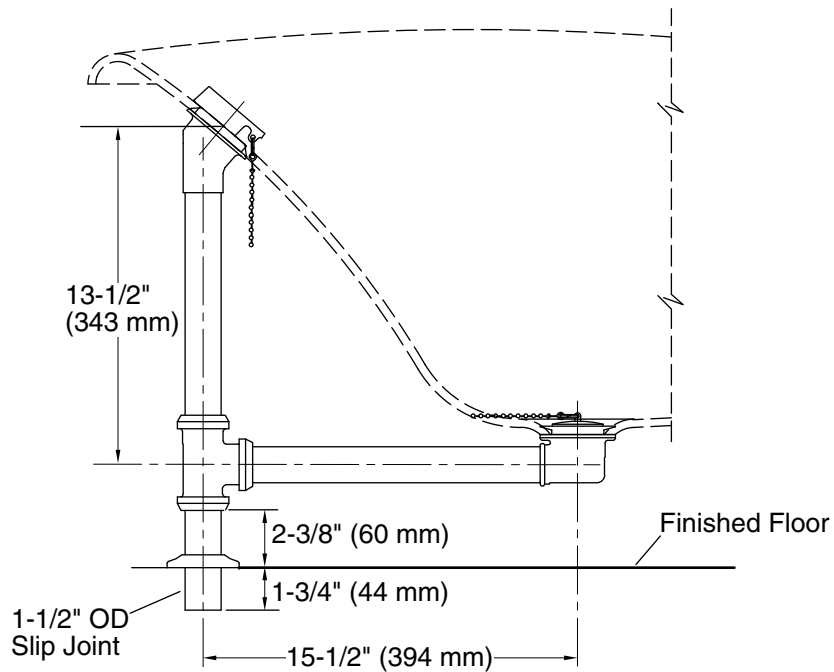

Technical Information

All product dimensions are nominal.

Notes

Measure your actual product for roughing-in details.

Install this product according to the installation guide.