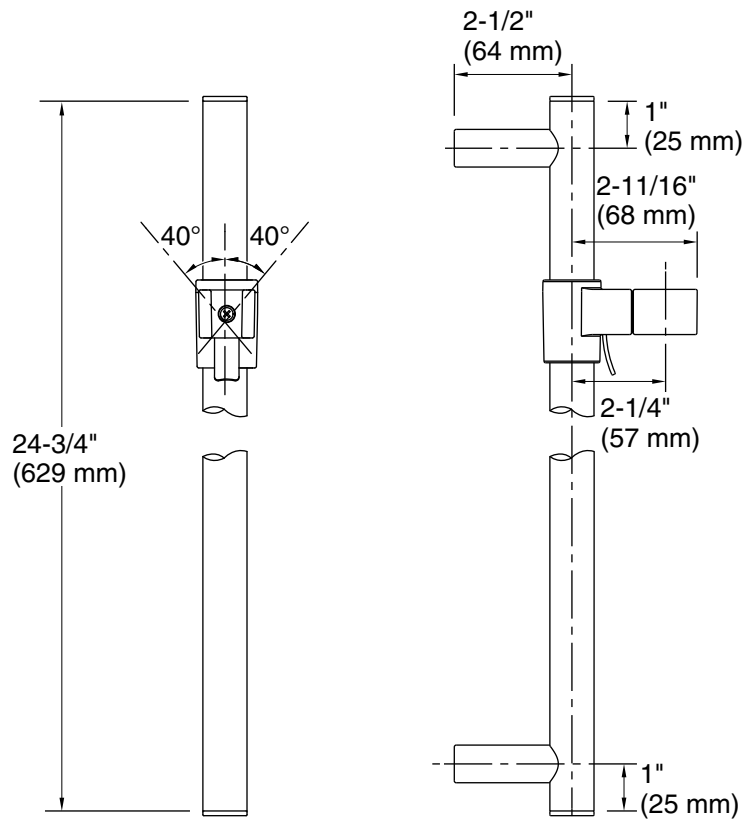

Features

- Allows handshower to be raised or lowered to desired height for a customized showering experience.
- For use with a handshower (sold separately).
- 2-11/16" (68 mm) x 2-1/2" (64 mm) x 24-3/4" (629 mm)

Material

- Durable metal construction.
- KOHLER finishes resist corrosion and tarnishing.

Installation

- Wall-mount.

Required Products/Accessories

- K-21335 2.5 gpm multifunction handshower with Katalyst®
- or
- K-21335-G 1.75 gpm multifunction handshower
- or
- K-21336 2.5 gpm multifunction handshower with Katalyst®
- or
- K-21336-G 1.75 gpm multifunction handshower

Color tiles intended for reference only.

Color	Code	Description
	CP	Polished Chrome
	BN	Vibrant® Brushed Nickel

Technical Information

All product dimensions are nominal.

Notes

Install this product according to the installation guide.