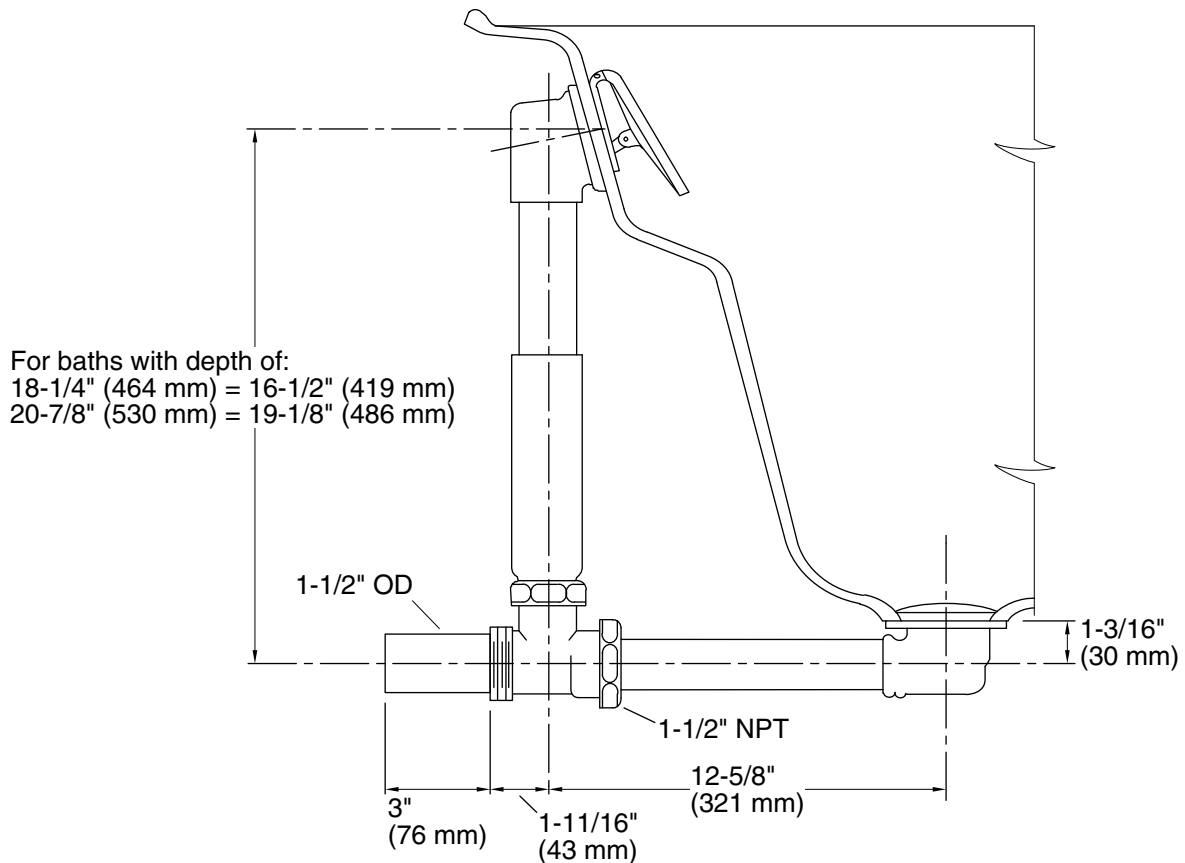

Features

- 17-gauge brass construction.
- Brass tailpiece.
- 1-1/2" (38 mm) NPT connection.
- Supports both above- and through-the-floor installations.
- For use with Tea-for-Two® 5- and 6-foot baths, BubbleMassage™ air baths, and whirlpools.

Technical Information

All product dimensions are nominal.

Notes

Install this product according to the installation guide.

ADA compliant when installed to the specific requirements of these regulations.