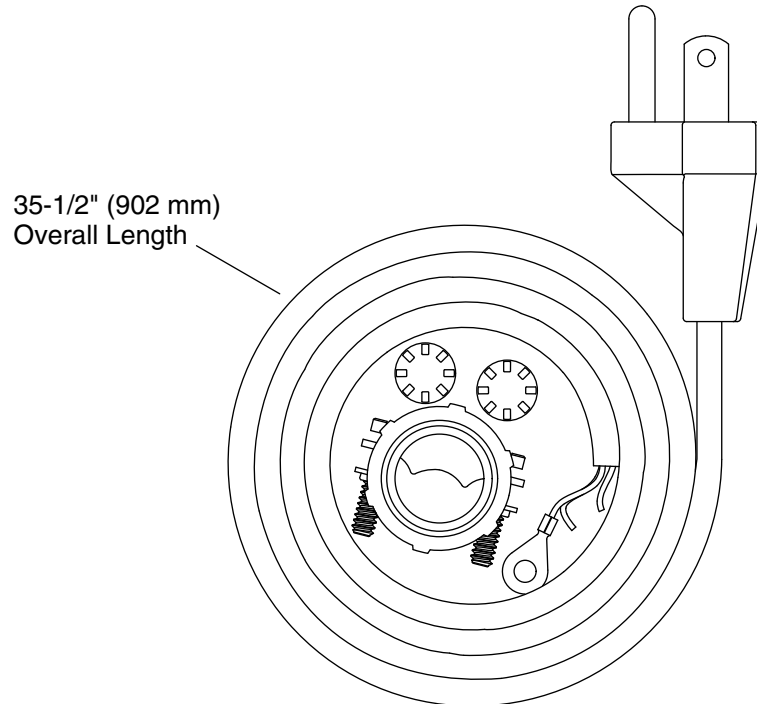

Features

- Includes 3' (914 mm) power cord, cable connector, and wire nuts
- For use with KOHLER Reckon® 3/4- or 1-hp garbage disposal (sold separately)

Installation

- Easy installation – no special tools required
- Intended for use in North American outlets only

Codes/Standards

ASSE 1008
UL 430

KOHLER® Garbage Disposer Limited Warranty

See website for detailed warranty information.

Technical Information

All product dimensions are nominal.

Material: Plastic