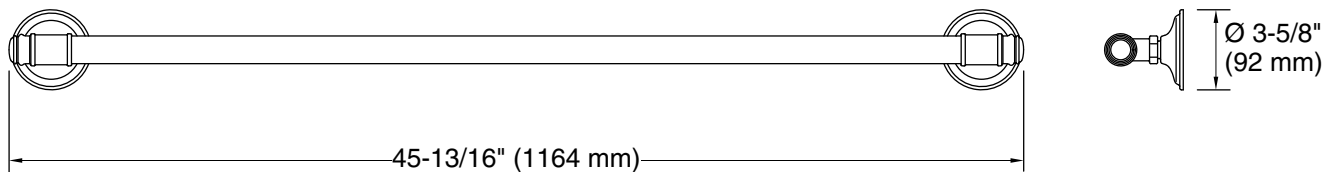

Features

- 42" (1067 mm) bar
- Provides minimum 300 lb load capacity
- Coordinates with transitional-style KOHLER® faucets and showering components

Material

- Premium metal construction for durability and reliability
- KOHLER finishes resist corrosion and tarnishing

Codes/Standards

None Applicable

KOHLER® One-Year Limited Warranty

See website for detailed warranty information.

Technical Information

All product dimensions are nominal.

Material: Zinc, Stainless Steel

Notes

Measure your actual product for roughing-in details.

WARNING: Risk of personal injury. The wall plates on the grab bar must be mounted to a brace between the wall studs. This will ensure that the weight of the user is adequately supported.