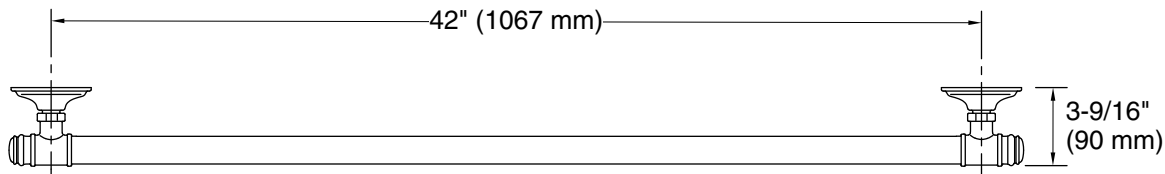

Features

- 42" (1067 mm) bar
- Provides minimum 300 lb load capacity
- Coordinates with transitional-style KOHLER® faucets and showering components

Material

- Premium metal construction for durability and reliability
- KOHLER finishes resist corrosion and tarnishing

Codes/Standards

None Applicable

KOHLER® One-Year Limited Warranty

See website for detailed warranty information.

Technical Information

All product dimensions are nominal.

Material: Zinc, Stainless Steel

Notes

Measure your actual product for roughing-in details.

WARNING: Risk of personal injury. The wall plates on the grab bar must be mounted to a brace between the wall studs. This will ensure that the weight of the user is adequately supported.