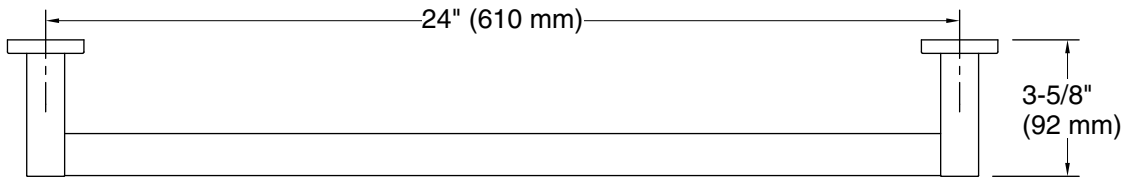

Parallel®
24" towel bar
K-23525

Features

- 24" (610 mm) bar.
- Coordinates with other products in the Parallel collection.

Material

- Premium metal construction for durability and reliability.
- KOHLER finishes resist corrosion and tarnishing.

Color tiles intended for reference only.

Color	Code	Description
	CP	Polished Chrome
	BN	Vibrant® Brushed Nickel
	BL	Matte Black

Technical Information

All product dimensions are nominal.

Installation Type: Wall-mount