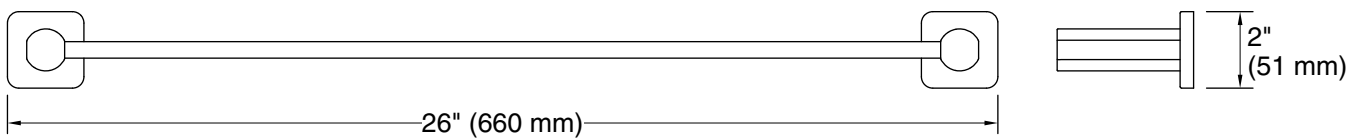

Parallel®
24" towel bar
K-23525

Features

- 24" (610 mm) bar.
- Coordinates with other products in the Parallel collection.

Material

- Premium metal construction for durability and reliability.
- KOHLER finishes resist corrosion and tarnishing.

Color tiles intended for reference only.

Color	Code	Description
	CP	Polished Chrome
	BN	Vibrant® Brushed Nickel
	BL	Matte Black

Technical Information

All product dimensions are nominal.

Installation Type: Wall-mount