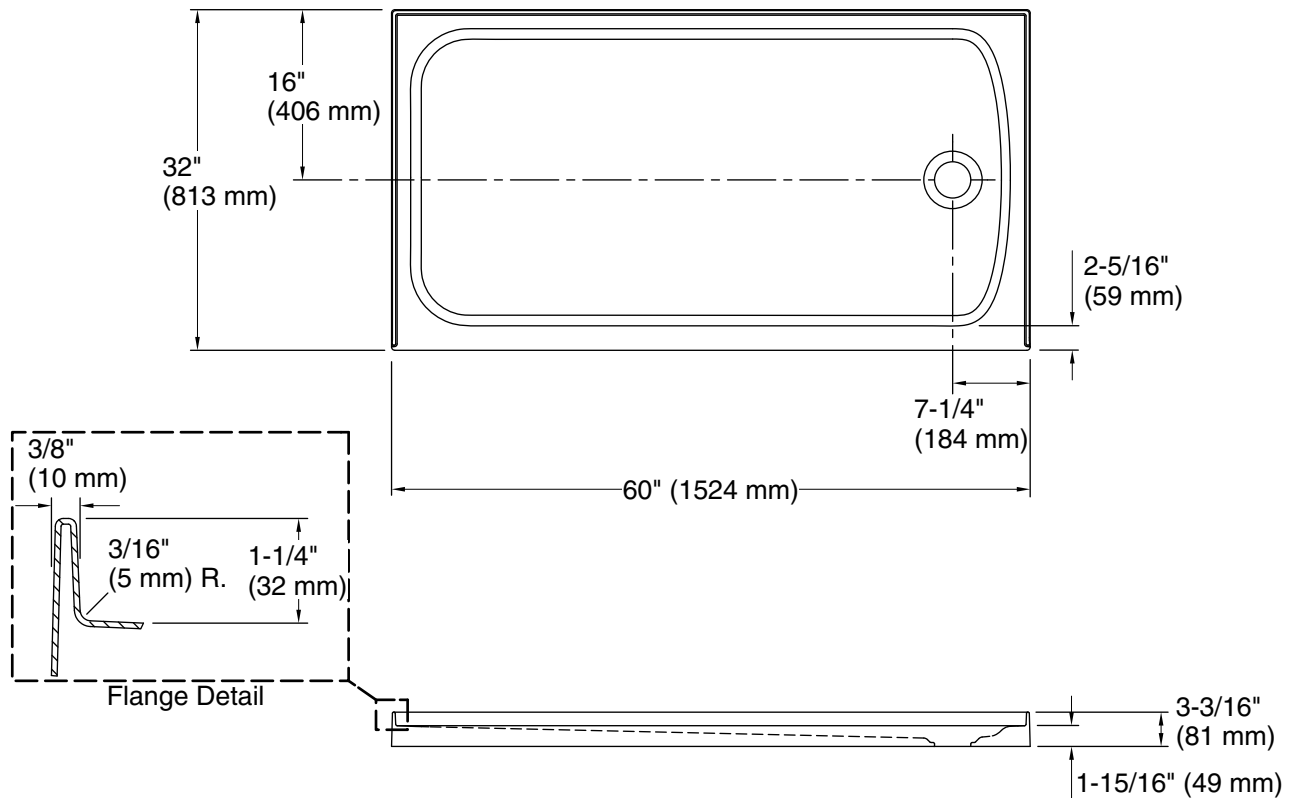

Available Colors/Finishes

Color tiles intended for reference only.

Color	Code	Description
-------	------	-------------

	0	White
---	---	-------

Technical Information

All product dimensions are nominal.

Installation: Three-wall alcove
 Drain location: Right
 Weight: 128 lbs (58.1 kg)