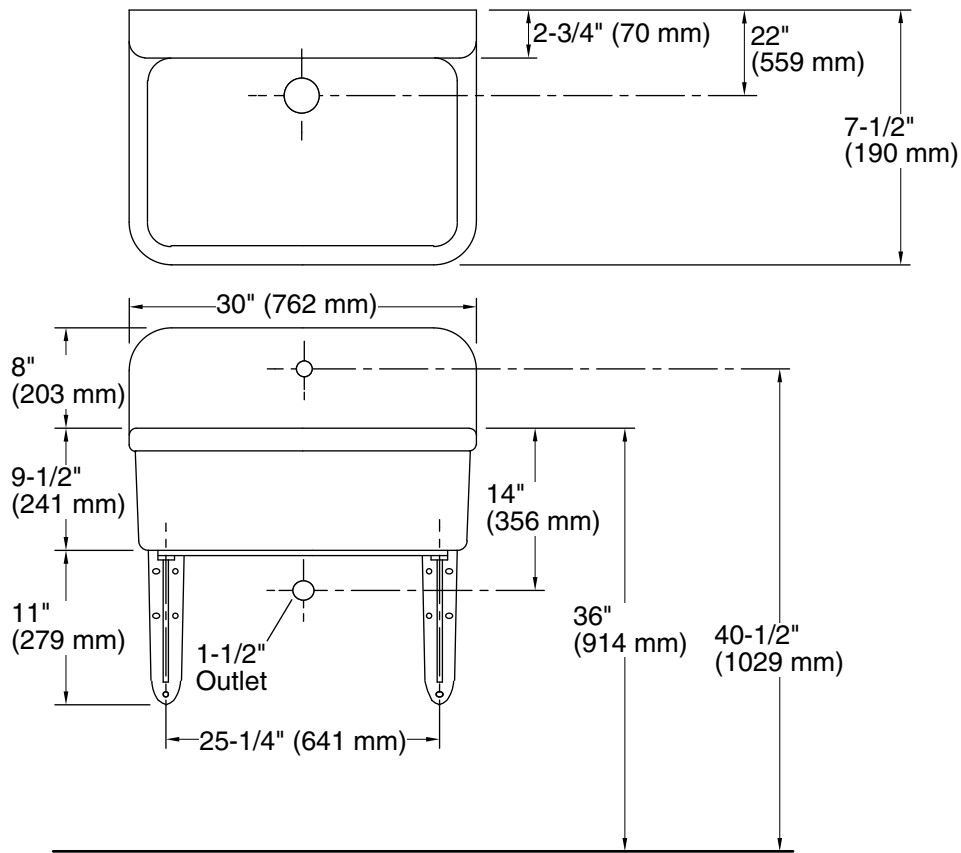

**Gilford™**  
Bracket-mount scrub-up/plaster sink  
**K-12781**

**Features**

- Single center hole drilled back.
- 30" x 22"

**Material**

- Vitreous china.
- Premium material construction for durability and reliability.

## Technical Information

All product dimensions are nominal.

Bowl configuration:	Single
Installation:	Top-mount
Bowl area (Only):	Length: 28" (711 mm) Width: 18" (457 mm) Water depth: 8-5/8" (219 mm)
Number of deck holes:	1
Faucet hole(s):	1-3/8" (35 mm)
Drain hole:	2-1/4" (57 mm)