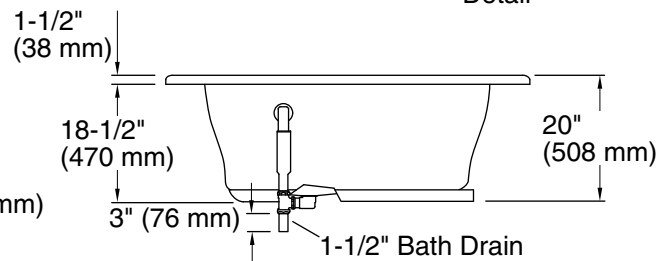

## Technical Information

All product dimensions are nominal.

Installation:	Drop-in, Corner
Drain location:	Center
Basin area, bottom:	44" x 36" (1118 mm x 914 mm)
Basin area, top:	56" x 43" (1422 mm x 1092 mm)
Weight:	51 lbs (23.1 kg)
Minimum floor load:	35 lbs/ft <sup>2</sup> (170.9 kg/m <sup>2</sup> )
Water depth:	15" (381 mm)
Water capacity:	76 gal (287.7 L)