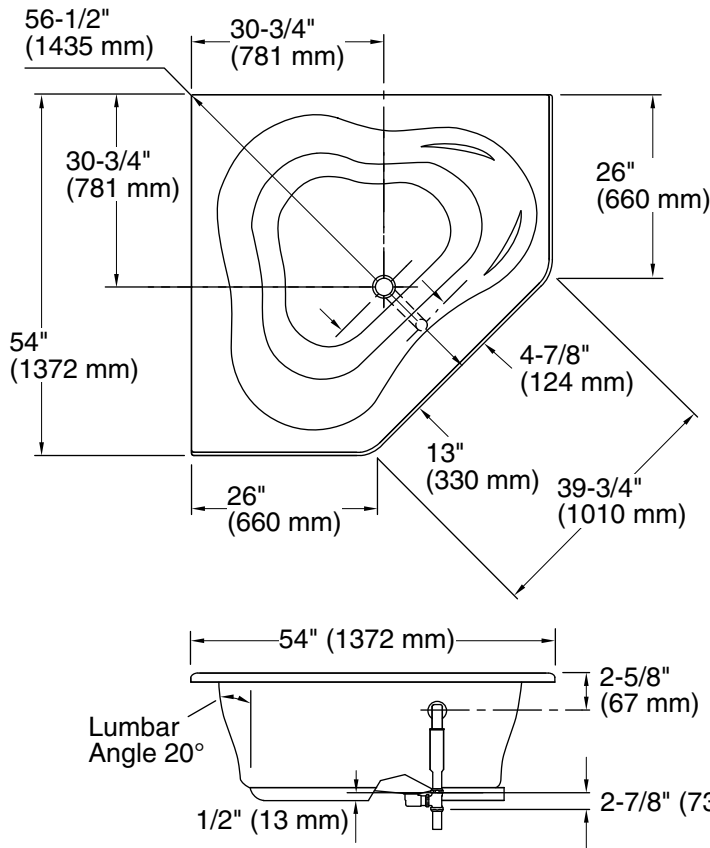

No change in measurements if connected with drain illustrated. (K-11677)