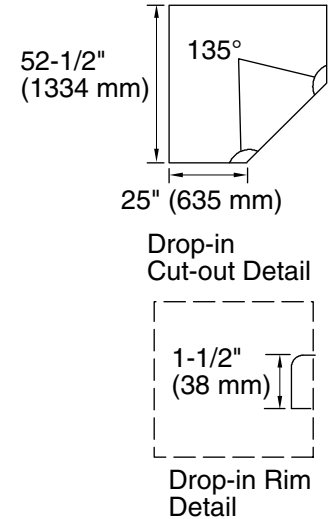

## Technical Information

All product dimensions are nominal.

Installation:	Drop-in, Corner
Drain location:	Center
Basin area, bottom:	44" x 36" (1118 mm x 914 mm)
Basin area, top:	56" x 43" (1422 mm x 1092 mm)
Weight:	51 lbs (23.1 kg)
Minimum floor load:	35 lbs/ft <sup>2</sup> (170.9 kg/m <sup>2</sup> )
Water depth:	15" (381 mm)
Water capacity:	76 gal (287.7 L)