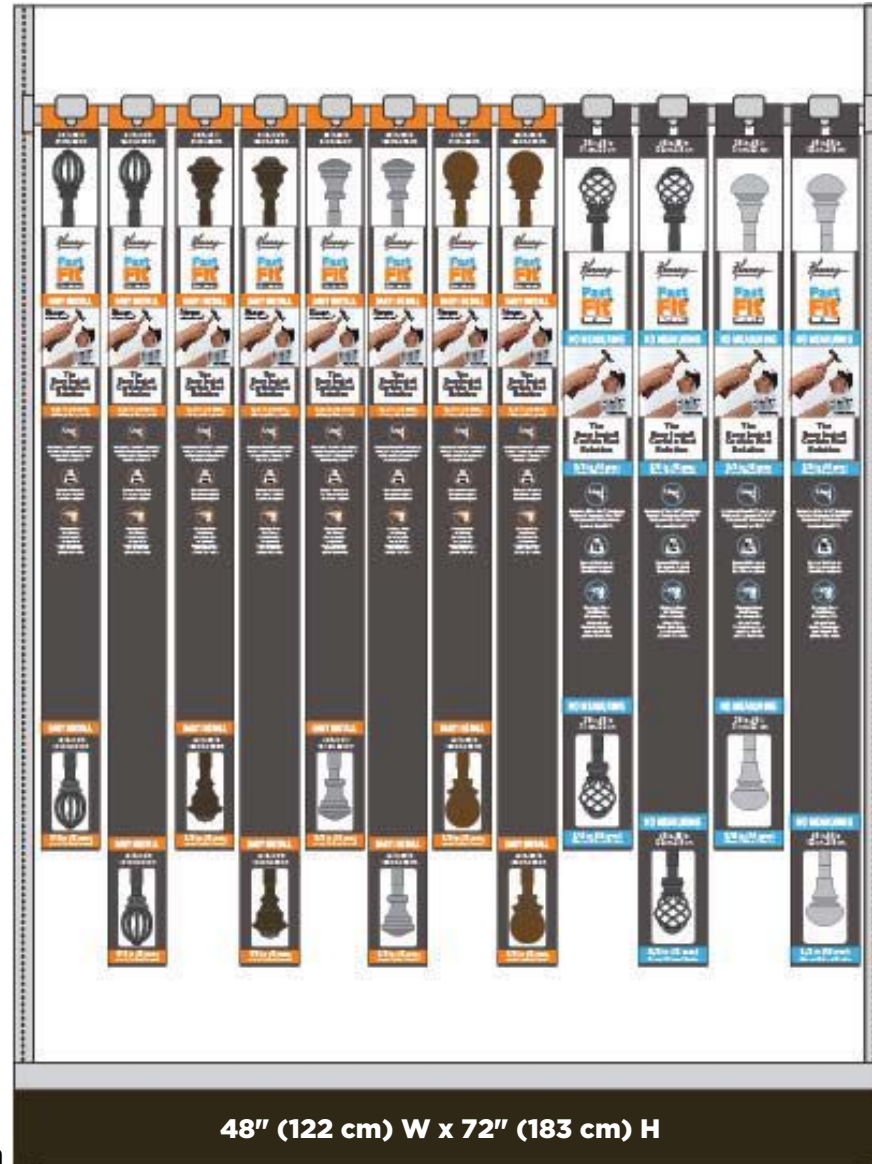

***FREE
Hooks &
Crossbars**
When ordering this POG

Initial Investment:

$ _____

Estimated Annual Sales:

$ _____

Estimated Margin:

$ _____ @ 50% Margin

48" (122 cm) W x 72" (183 cm) H

*Does not include Gondola or Peg Board