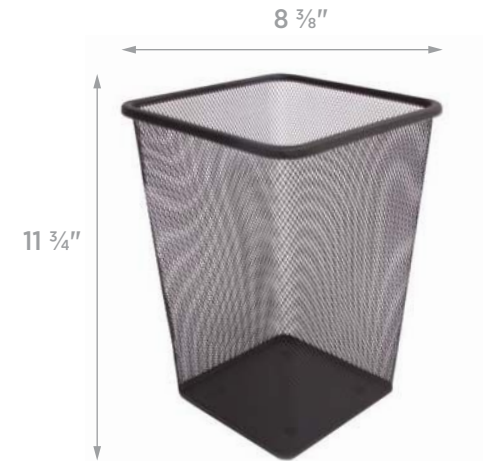

Waste Paper Basket Metal Mesh
Black