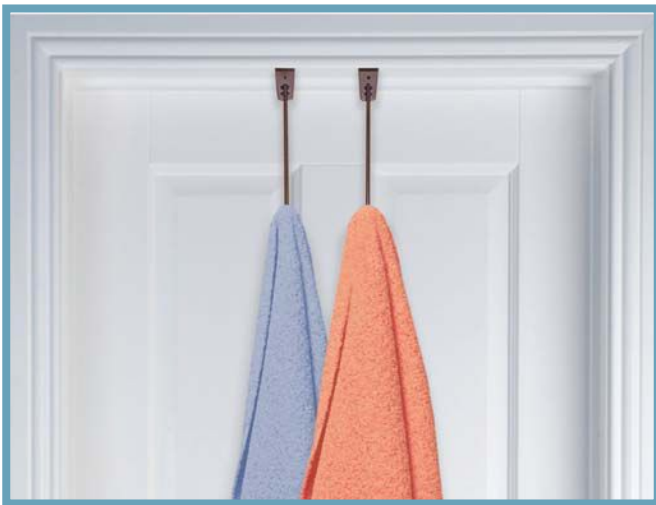

Over The Door Hook

- Low profile design to fit over most doors to provide instant storage on
- Bumpers affixed to bottom of hook for less damage & noise
- Comes with plastic set of screws to hold flush with the door
- 12"L x 6½"W x 2½"D

Rust resistant

No tools required

Over The Door Hook
White