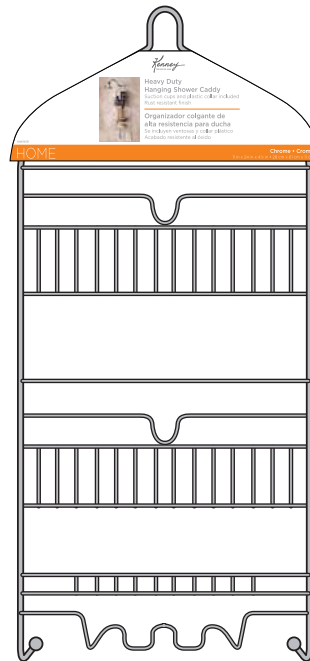

Shelves hold bottles upside down for
easy dispensing

Hanging Caddy
Oil Rubbed Bronze

Chrome

Hanging Shower Caddies

ITEM NO	DESCRIPTION	CASE PACK	UPC	PACKAGING
KN614153	11" X 24" X 4½" (28 CM X 61 CM X 11 CM) HANGING CADDY - 3 SHELF - ORB	4	042437522250	WRAP CARD
KN614151	11" X 24" X 4½" (28 CM X 61 CM X 11 CM) HANGING CADDY - 3 SHELF - CHROME	4	042437522236	WRAP CARD