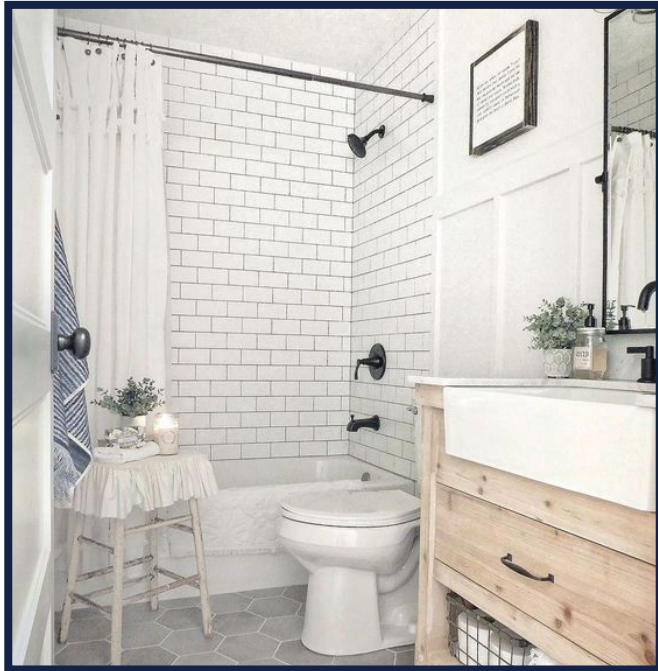

MADE IN USA COLLECTION

Heavy duty steel material in fashion finishes

Twist & Fit camlock tension technology

Available in 3 adjustable lengths: 24"-40",
36"-63", and 42"-72"

No tools required

AVAILABLE FALL 2019