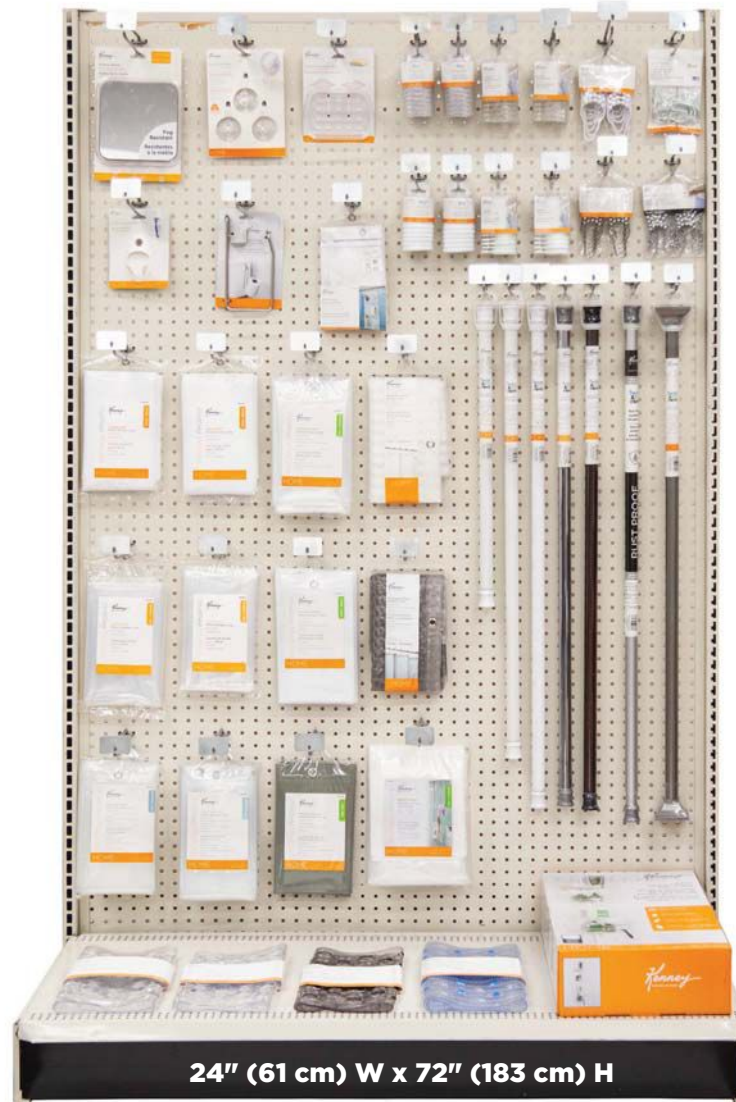

***FREE
Hooks &
Crossbars**
When ordering this POG

Initial Investment:

$ _____

Estimated Annual Sales:

$ _____

Estimated Margin:

$ _____ @ 50% Margin

*Does not include Gondola or Peg Board