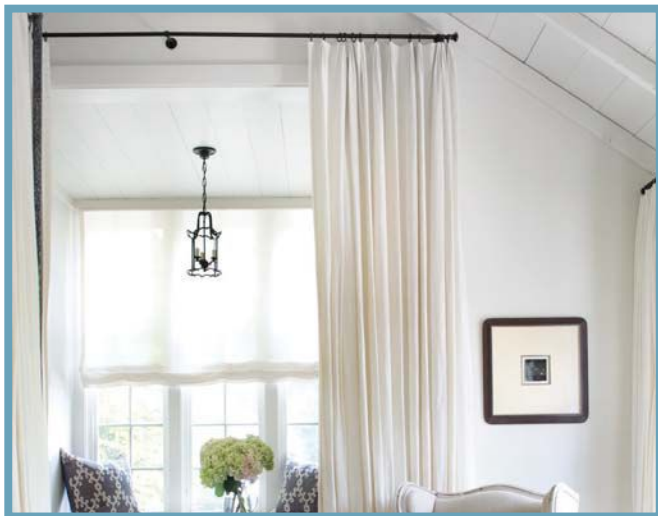

BRACKET INCLUDED IN EVERY SET - 3.75" PROJECTION

 New Product

 Best Seller

Contact Marketing for availability

5/8" Standard Decorative Window **Double** Curtain Rods

For use with light to medium curtains for larger windows in your bedroom, living room, and dining room

The 5/8" double curtain front rod projects to 4.375" and the back rod projects to 1.75"

Lengths are available in two sizes; 36-66" and 66-120" to fit your window

Steel rod with decorative resin finials and matching mounting hardware