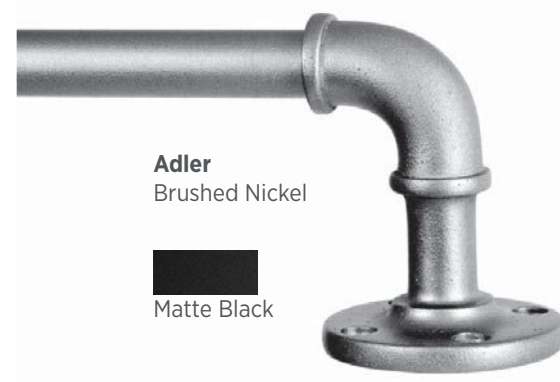

5/8" Tropez Outdoor Collection

Rust resistant coating protects rods from the elements

5/8" (16 mm) rod diameter:

Adjusts 28"-48" and 48"-84" to fit window

Ceiling or wall mount for outdoor or indoor use

Secure hold bracket designed to withstand the elements