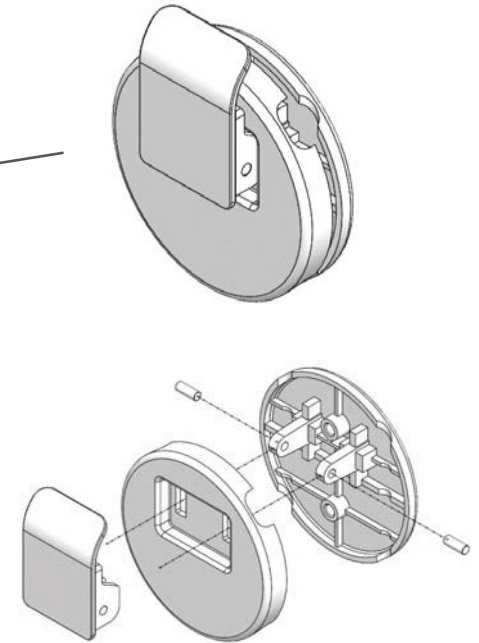

**Slide and Lock
Bracket Close Up**