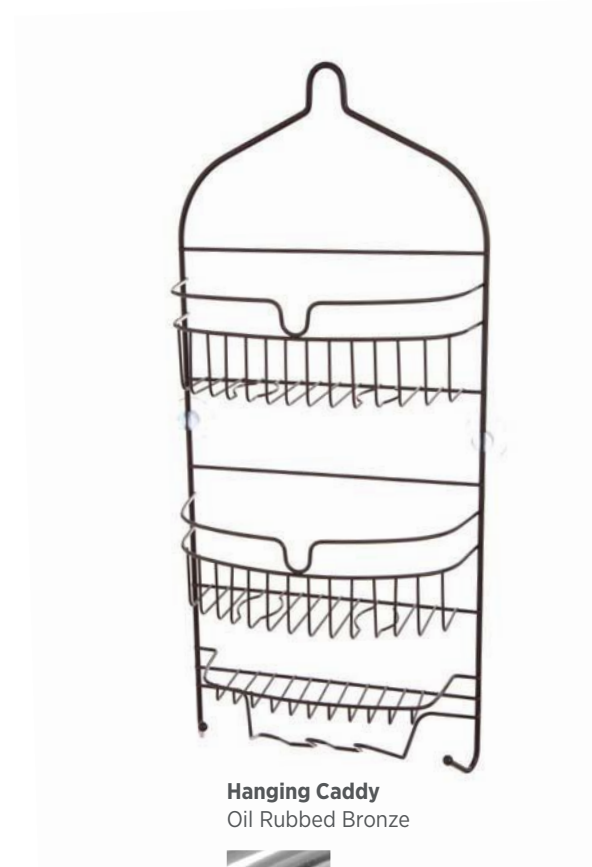

Hanging Shower Caddies

Store all of your shower essentials
in one easy-to-reach place

Hooks for hanging loofahs and washcloths,
razor holders and soap shelves

Rubber collar and suction cups prevent
scratching and provide stability

Shelves hold bottles upside down for
easy dispensing

Chrome