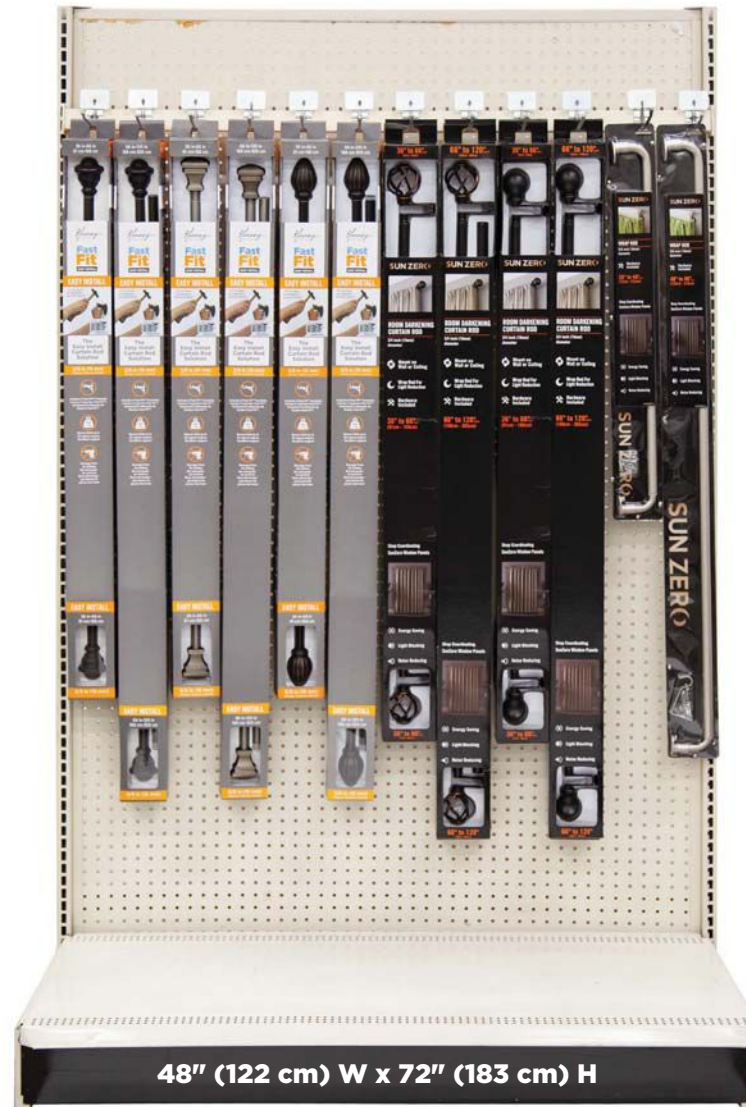

***FREE
Hooks &
Crossbars**
When ordering this POG

Initial Investment:

$ _____

Estimated Annual Sales:

$ _____

Estimated Margin:

$ _____ @ 50% Margin

*Does not include Gondola or Peg Board