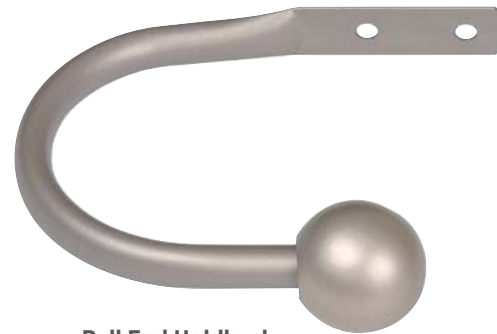

**Coordinating accessories for use
with decorative hardware**

Available in fashion finishes

Ball End Holdback
Antique Pewter