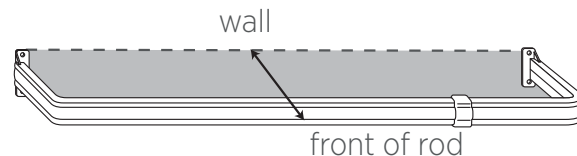

PROJECTION

Outside rod measurement. It is the distance from the mounting surface to the front of the curtain rod.