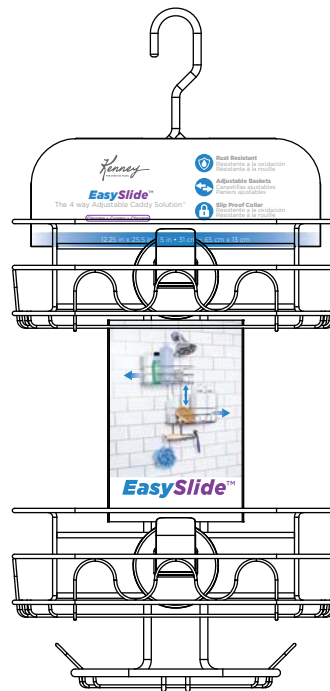

Shelves hold bottles upside down for easy dispensing

**Slide and Lock
Hanging Caddy**
Chrome

**Slide and Lock
Bracket Close Up**

Slide and Lock Hanging Shower Caddies

ITEM NO	DESCRIPTION	CASE PACK	UPC	PACKAGING
KN614124	SLIDE & LOCK ADJUSTABLE CADDY - CHROME	4	042437032636	WRAP CARD