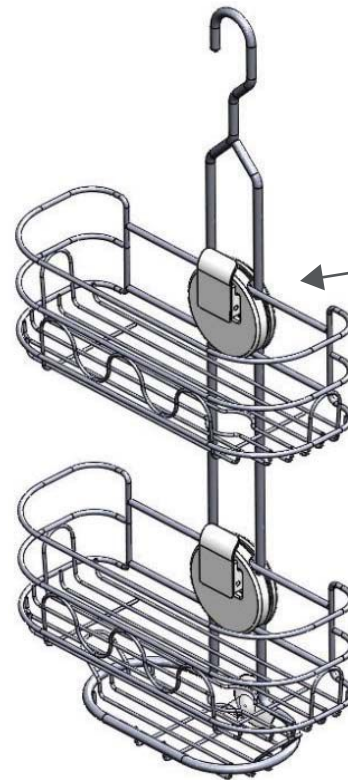

FRONT

BACK

Slide and Lock Hanging Shower Caddies

Slide & Lock technology to move baskets from side to side and up and down

Makes room for taller bottles

Hooks for hanging loofahs and washcloths, razor holders and soap shelves

Shelves hold bottles upside down for easy dispensing

**Slide and Lock
Hanging Caddy**
Chrome

**Slide and Lock
Bracket Close Up**

Slide and Lock Hanging Shower Caddies

ITEM NO	DESCRIPTION	CASE PACK	UPC	PACKAGING
KN614124	SLIDE & LOCK ADJUSTABLE CADDY - CHROME	4	042437032636	WRAP CARD