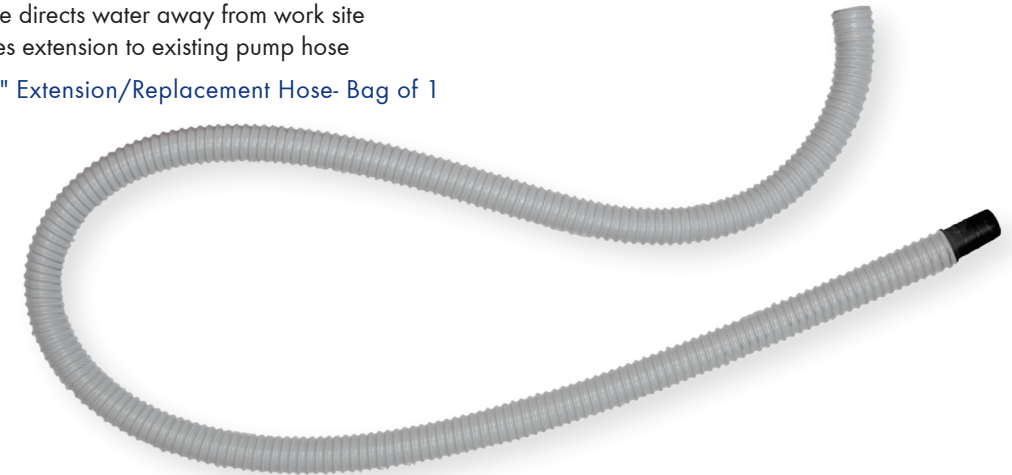

SKU# RET252 QTY 1

U.S. Pat. 7726,231. All other trademarks, U.S. and Foreign Patents Pending apply. All Rights Reserved.

Siphon King Syringe Sucker

- For use in small spaces, including golf valve bodies, meter pits, narrow trenches, etc.
- 3/4" barb fitting with 12" pipe attachment
- Replace 12" pipe with any length funny pipe for maximum flexibility and reach

SKU# 48215 Syringe Sucker- Card of 1

Siphon King Pump Assembly Foot

- Screws on easily
- Works with all Siphon King Utility Pumps

SKU# 48205 Pump Assembly Foot- Bag of 1

Siphon King 72" Extension/Replacement Hose with Coupler

- 72" flexible hose directs water away from work site
- Coupler provides extension to existing pump hose

SKU# 48272 72" Extension/Replacement Hose- Bag of 1

Siphon King Jr.

- Intake and discharge transfer system
- May be used to transfer liquids, remove water, change oil, siphon gas, or inflate small objects
- Complete with two 50" siphon hoses, a dipstick tube, and an air pressure hose