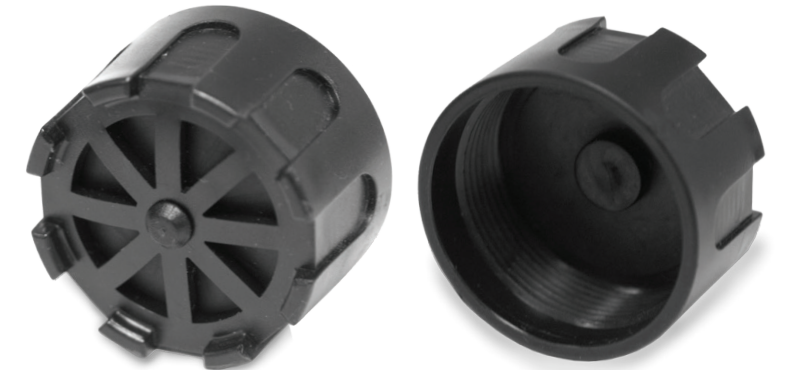

SKU# RET250 QTY 1]

9" Accessory Hook

- Fits onto RET250 display without any tools or hassle
- Holds Siphon King accessory items: Syringe Sucker and Extension Hose

SKU# RET251 QTY 1

Display Riser

- Attaches to lower shelf of RET250 display
- Riser allows 24" pump (48024) and 24" Extension Pump (48230) to be displayed

SKU# RET252 QTY 1

U.S. Pat. 7726,231. All other trademarks, U.S. and Foreign Patents Pending apply. All Rights Reserved.

Siphon King Syringe Sucker

- For use in small spaces, including golf valve bodies, meter pits, narrow trenches, etc.
- 3/4" barb fitting with 12" pipe attachment
- Replace 12" pipe with any length funny pipe for maximum flexibility and reach

SKU# 48215 Syringe Sucker- Card of 1

Siphon King Pump Assembly Foot

- Screws on easily
- Works with all Siphon King Utility Pumps

SKU# 48205 Pump Assembly Foot- Bag of 1

Siphon King 72" Extension/Replacement Hose with Coupler