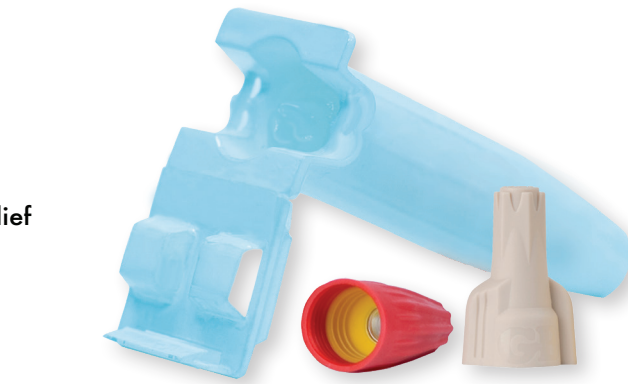

**DBT-600 (Tube with Tan Wing)
and DBR/Y-600 (Tube with Red/Yellow Gorilla Nut)**

Direct Bury Silicone Filled Tube with Strain Relief

- UL 486D Listed and 600V rated
- For use with solid and stranded wire
- Waterproof and corrosion proof
- Snap fit lid provides strain relief
- UV and impact resistant
- Pre-filled with silicone that never hardens
- Perfect for Two-Wire Decoder Systems

SKU# 20220 DBT-600- Bag of 2
SKU# 20225 DBT-600- Box of 100
SKU# 20230 DBR/Y-600- Bag of 2
SKU# 20235 DBR/Y-600- Box of 100

Min #22/Max #8

U.S. Pat. 8,431,824 and additional Patents Pending apply. All other trademarks, U.S. and Foreign Patents Pending apply. All Rights Reserved.

**DBYN-600 (Tube with Yellow Nut)
and DBO/B-600 (Tube with Orange/Blue Gorilla Nut)**

Direct Bury Silicone Filled Tube with Strain Relief

- Perfect for use in two-wire decoder systems and direct bury applications
- For use with solid and stranded wire
- UL 486D Listed for waterproof and direct bury connections
- Max 600V
- UV resistant for above ground applications
- Pre-filled with dielectric silicone sealant that never hardens
- Snap fit lid provides strain relief

SKU# 20520 DBYN-600- Bag of 2
SKU# 20525 DBYN-600- Box of 100
SKU# 20630 DBO/B-600- Bag of 2
SKU# 20635 DBO/B-600- Box of 100