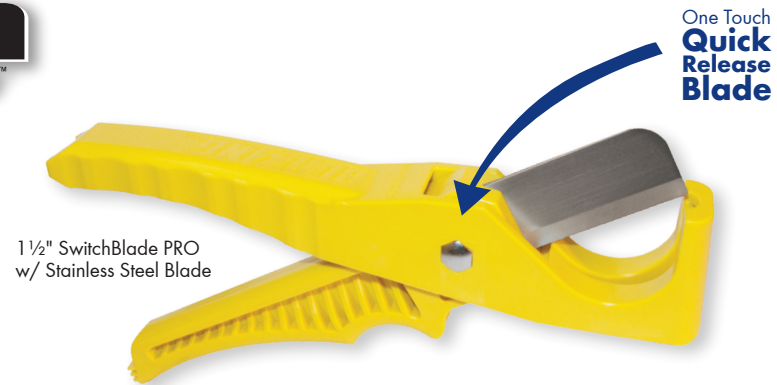

One Touch Quick Release Blade