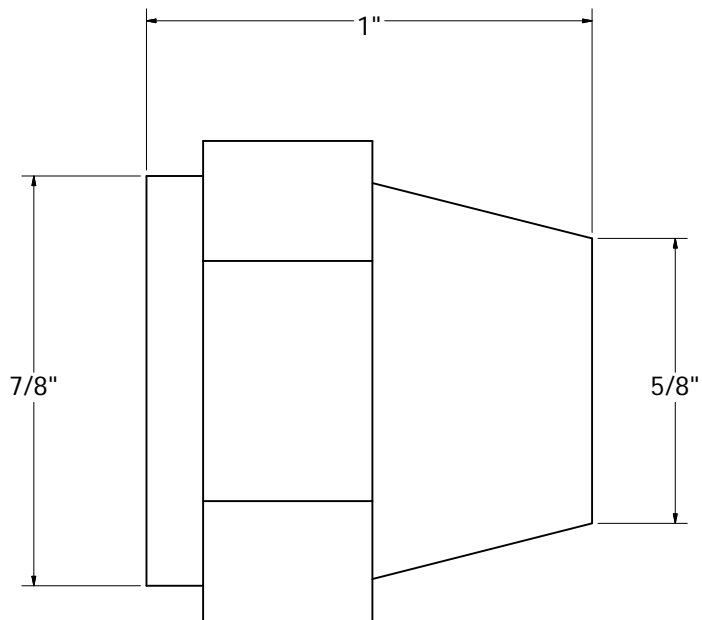

SHORT FLARE NUT PLUMBEST 45° FLARE TUBE FITTINGS

PHONE NUMBER
1-800-355-6637
FAX NUMBER
1-800-462-6991
SCALE 5 : 1 DATE 4-13-12
SHEET 1 OF 1
DRAWN BY
ASHLEY KRALOVEC

PART NO.	F40001	F40002	F40003	F40004	F40005	F40006	F40007	F40126
IPT	3/16"	1/4"	5/16"	3/8"	1/2"	5/8"	3/4"	7/8"