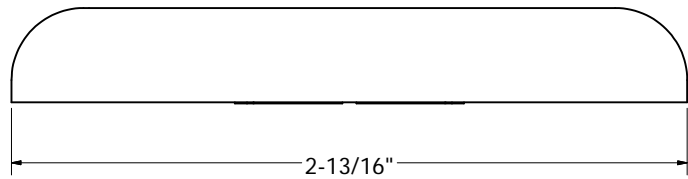

FLEXIBLE FLOOR AND CEILING PLATES

PHONE NUMBER		1-800-355-6637	
FAX NUMBER		1-800-462-6991	
SCALE	DATE		
2.5 : 1	3-01-13		
SHEET		1 OF 1	
DRAWN BY		ASHLEY KRALOVEC	

PART NO.	F06050	
IPS	1/2"	
CTS	3/4"	
FLANGE OD	2.787	