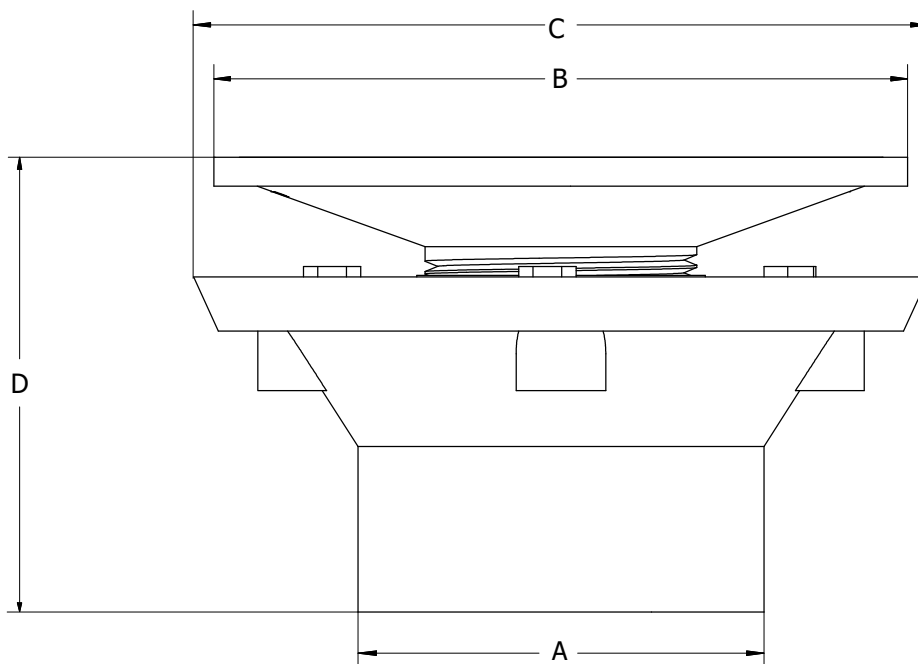

## PART NO. D50141

### 2" X 3" PVC SHOWER DRAIN WITH PVC SPUD AND 4" SQUARE NICKEL BRONZE STRAINER AND COLLAR

- Fits over 2" or inside 3" Schedule 40 DWV pipe
- Comes with square screw-in nickel bronze strainer
- Durable gray PVC spud to camouflage dirt and soap scum
- Ability to use a snap-in or screw-in strainer
- Low profile for first and second floor installations
- Beveled edge allows for recessed installation
- Reversible clamping ring for additional 1/2" height adjustment
- Brass inserts ensure secure clamping of membrane
- Dual weep holes
- Recessed sump area for added drainage
- Square strainer allows for easier tiling on floor

Part No.		Strainer - Shape	Strainer - Finish	A - Pipe Size	B	C	D
PVC	PVC w/ Test Plug						
D50141	D50141TP	Square	Nickel Bronze	2.39" ID, 3.04" OD	4.50"	6.50"	3.12" - 4.40"