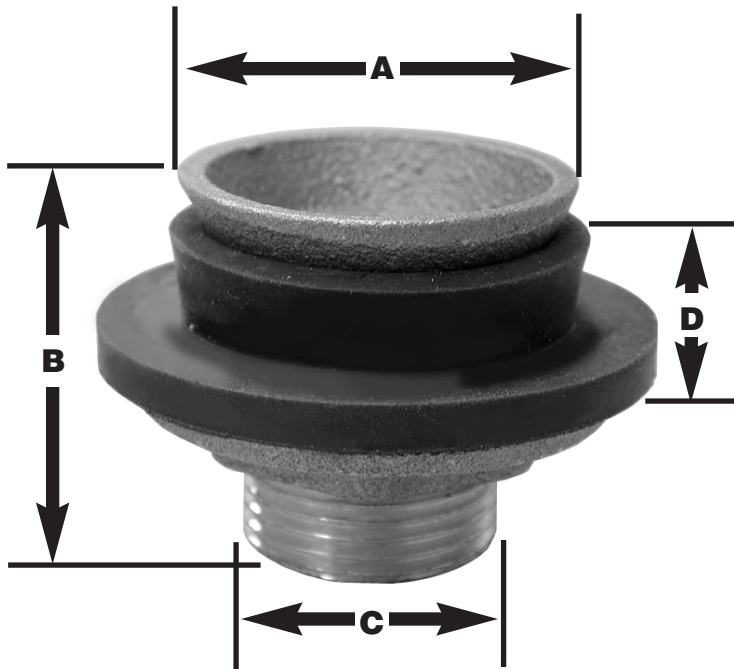

SPECIFICATION SUBMITTAL SHEET

j o n e s s t e p h e n s c o r p o r a t i o n

CLOSET SPUD

PART NO. C27-150

features and benefits:

- Cast Brass
- Includes spud washer and metal friction ring

This product and others like it can be found in the Jones Stephens catalog. Call today to order your catalog or download it from our website: www.plumbest.com

PART NO.	DESCRIPTION	A	B	C	D
□ C27-150	1 1/2"	2 1/4"	1 5/8"	1 1/2"	5/8"

jones stephens corporation
3249 moody parkway • moody, alabama 35004
toll free phone: 1-800-355-6637 • toll free fax: 1-800-462-6991
www.plumbest.com