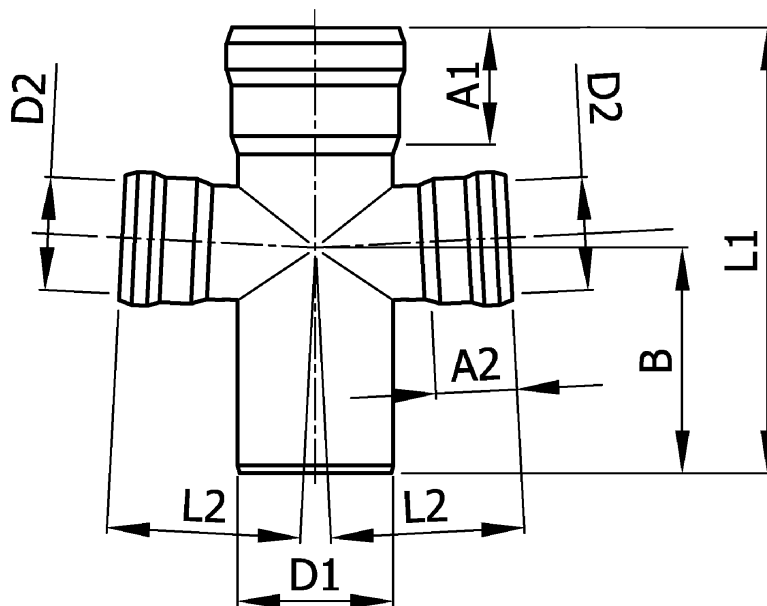

**SPECIFICATION:**

JOSAM PUSH-FIT TYPE 316L STAINLESS STEEL FITTING,  
CROSS WITH EPDM GASKETED SOCKETS ON THREE ENDS.

**SS FITTING  
PUSH-FIT  
CROSS**

SERIES

**JF**

PART NO.	NOM. PIPE SIZE	D1 (PIPE O.D.)	D2 (PIPE O.D.)	A1 MIN. INSERT DEPTH	A2 MIN. INSERT DEPTH	L1	L2	B
JF-1851	2" X 1-1/2"	2.1 [53]	1.7 [42]	1.5 [38]	1.2 [30]	6.5 [165]	2.9 [73]	3.3 [84]
JF-1852	2" X 2"	2.1 [53]	2.1 [53]	1.5 [38]	1.5 [38]	6.5 [165]	3.2 [81]	3.3 [84]
JF-1854	3" X 2"	2.9 [73]	2.1 [53]	2.2 [55]	1.5 [38]	7.6 [192]	3.6 [91]	3.9 [98]
JF-1856	3" X 3"	2.9 [73]	2.9 [73]	2.2 [55]	2.2 [55]	8.2 [209]	4.3 [109]	4.2 [107]
JF-1860	4" X 3"	4.0 [102]	2.9 [73]	2.8 [70]	2.2 [55]	11.5 [291]	4.8 [123]	5.8 [148]
JF-1862	4" X 4"	4.0 [102]	4.0 [102]	2.8 [70]	2.8 [70]	11.5 [291]	5.4 [138]	5.8 [148]
JF-1864	6" X 4"	6.3 [159]	4.0 [102]	3.1 [80]	2.8 [70]	13.5 [343]	6.5 [166]	6.9 [175]
JF-1867	6" X 6"	6.3 [159]	6.3 [159]	3.1 [80]	3.1 [80]	15.9 [403]	7.0 [178]	8.1 [205]
JF-1874	8" X 4"	8.6 [219]	4.0 [102]	4.7 [120]	2.8 [70]	17.4 [441]	7.7 [196]	8.9 [225]
JF-1877	8" X 6"	8.6 [219]	6.3 [159]	4.7 [120]	3.1 [80]	17.4 [441]	8.2 [208]	8.9 [225]
JF-1878	8" X 8"	8.6 [219]	8.6 [219]	4.7 [120]	4.7 [120]	19.3 [491]	9.8 [249]	9.8 [250]

DIMENSIONS IN INCHES [mm] UNLESS OTHERWISE NOTED.

DATE OF LAST CHANGE: 04/02/10

DIMENSIONS ARE SUBJECT TO MANUFACTURERS TOLERANCES AND CHANGE WITHOUT NOTICE. WE CAN ASSUME NO RESPONSIBILITY FOR USE OF SUPERSEDED OR VOID DATA.