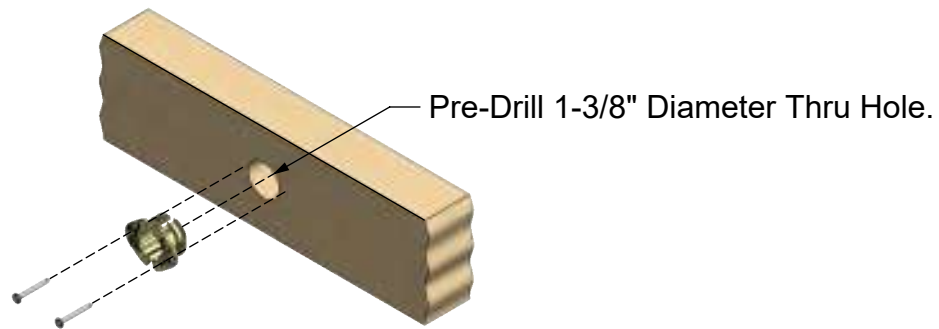

INSTALLATION INSTRUCTIONS

THROUGH STUD SERIES - 161, 162 & 163

INSERT 2 NAILS TO THROUGH STUD
TO SECURE TO FRAMING.
(FIG. 1)

INSERT PIPING.
(FIG. 2A & 2B)

THIS INFORMATION IS PROPRIETARY TO HOLDRITE AND IS SUBJECT
TO CHANGE WITHOUT NOTICE. IT MAY NOT BE REPRODUCED IN
PART OR WHOLE WITHOUT WRITTEN AUTHORIZATION.